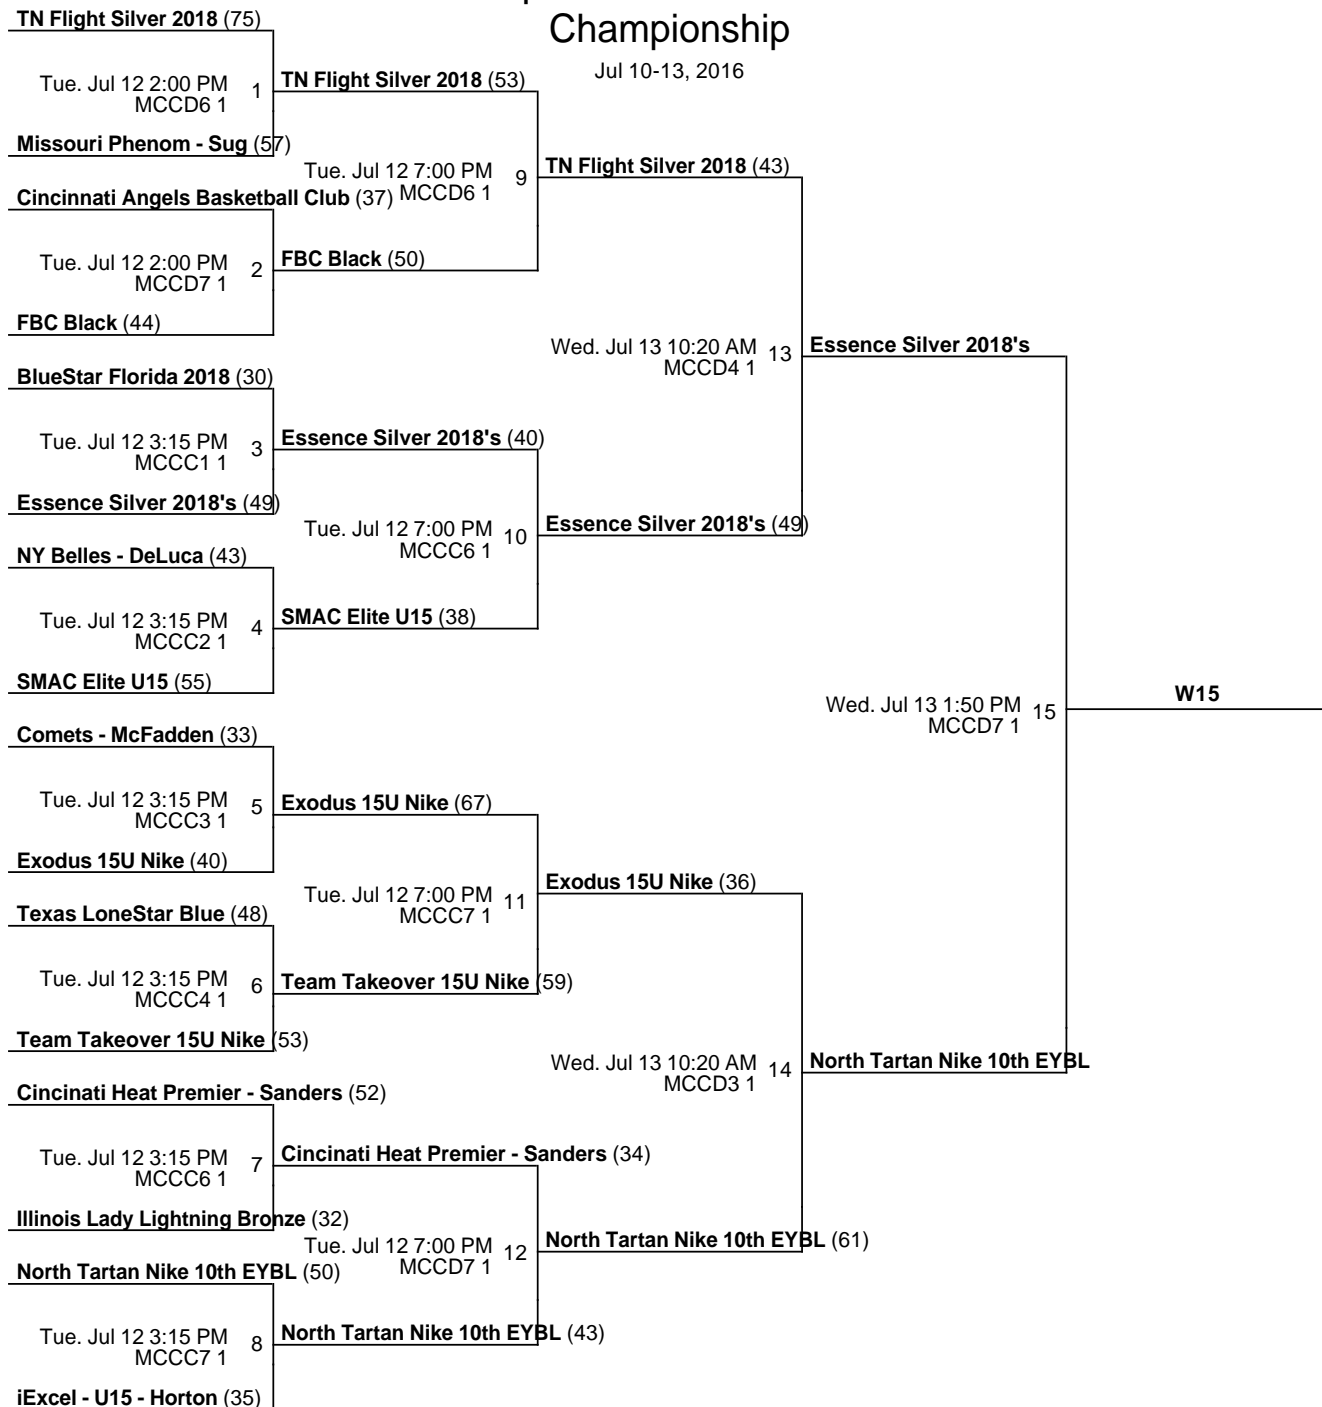

Battle in the Boro

Sophomore Showcase Championship

Jul 10-13, 2016

MCCC1 1 - MCC C1 Court 1 MCCC2 1 - MCC C2 Court 1 MCCC3 1 - MCC C3 Court 1 MCCC4 1 - MCC C4 Court 1
MCCC6 1 - MCC C6 Court 1 MCCC7 1 - MCC C7 Court 1 MCCD3 1 - MCC D3 Court 1 MCCD4 1 - MCC D4 Court 1
MCCD6 1 - MCC D6 Court 1 MCCD7 1 - MCC D7 Court 1