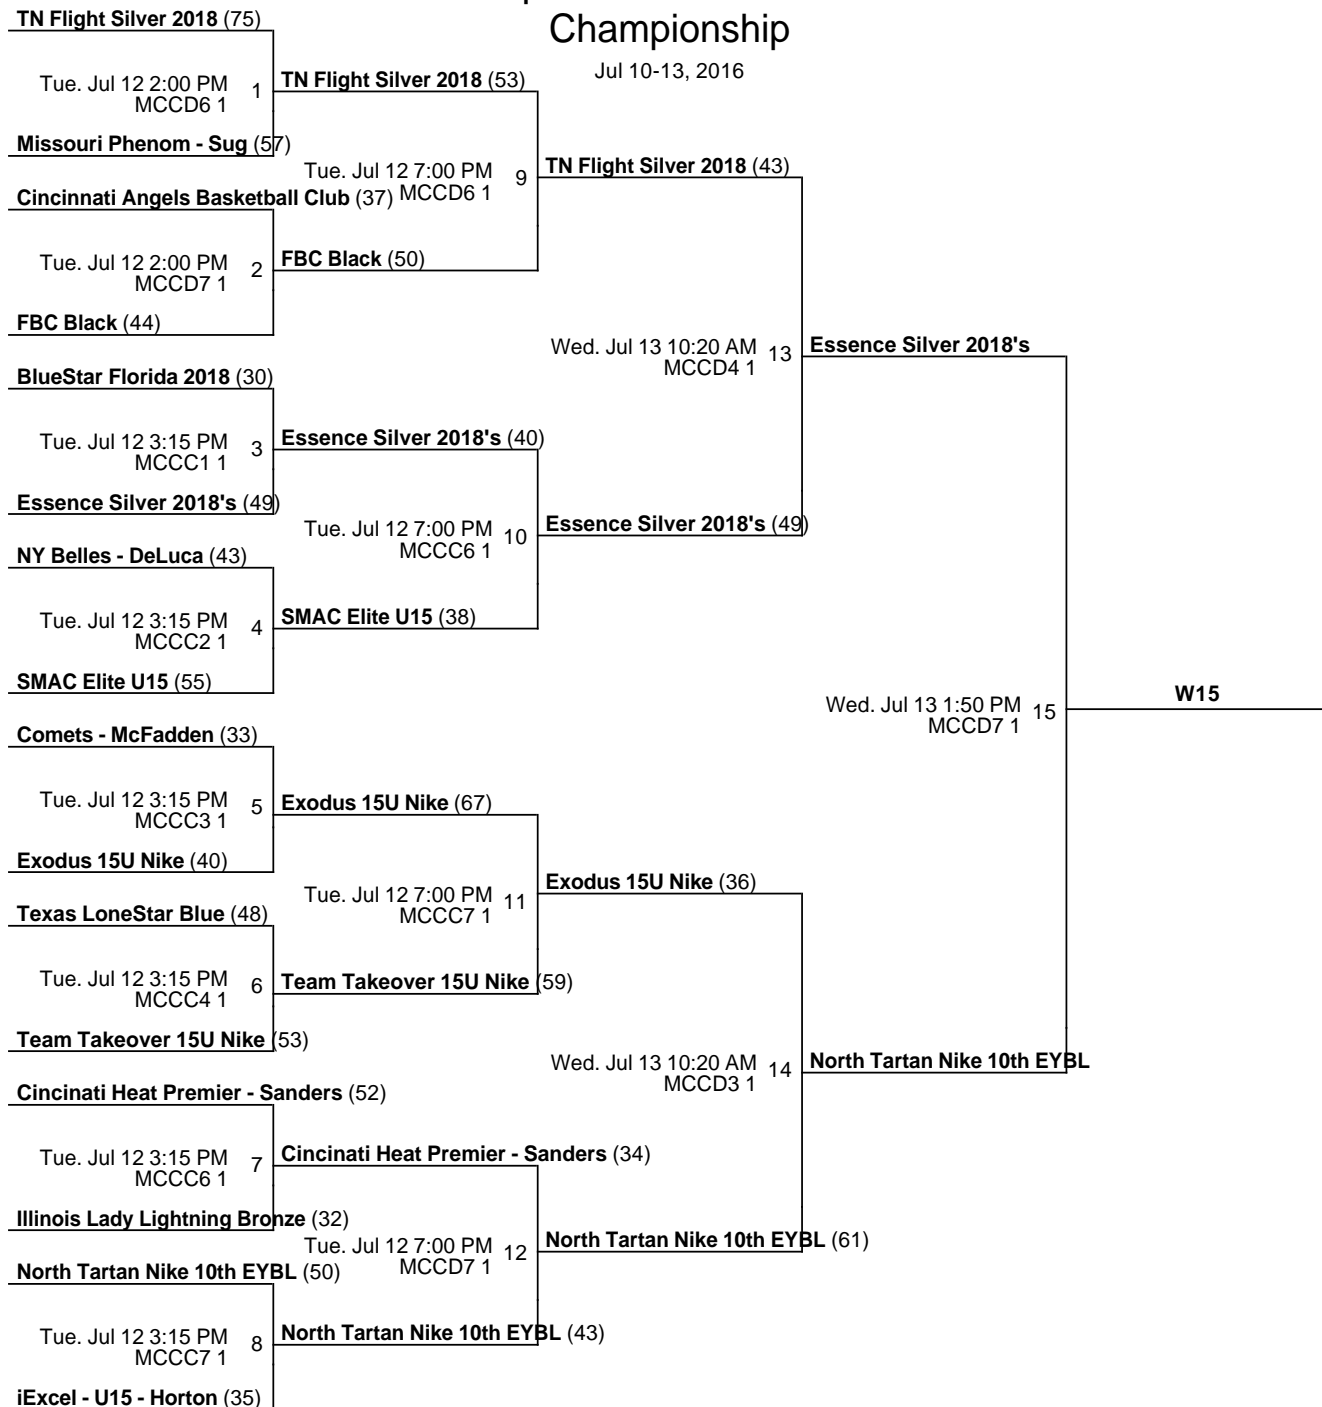

Battle in the Boro

## Sophomore Showcase Championship

Jul 10-13, 2016

MCCC1 1 - MCC C1 Court 1    MCCC2 1 - MCC C2 Court 1    MCCC3 1 - MCC C3 Court 1    MCCC4 1 - MCC C4 Court 1  
 MCCC6 1 - MCC C6 Court 1    MCCC7 1 - MCC C7 Court 1    MCCD3 1 - MCC D3 Court 1    MCCD4 1 - MCC D4 Court 1  
 MCCD6 1 - MCC D6 Court 1    MCCD7 1 - MCC D7 Court 1