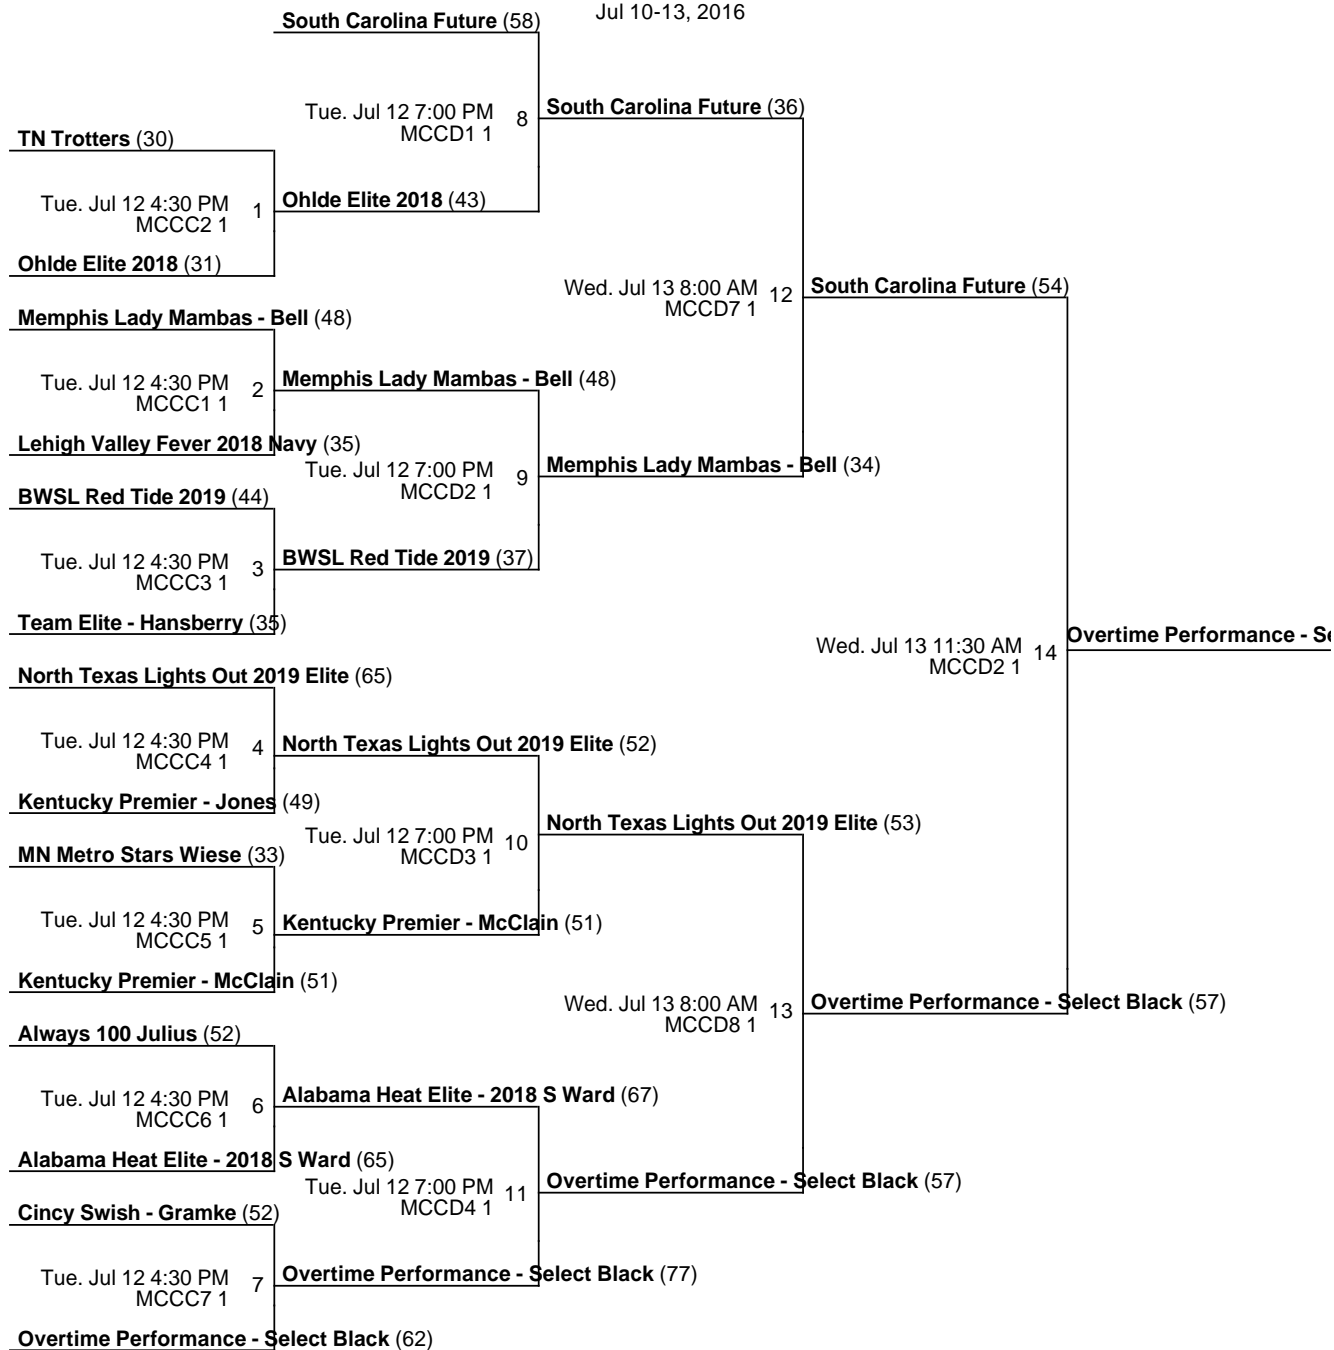

Battle in the Boro

Sophomore Premier Championship

Jul 10-13, 2016

MCCC1 1 - MCC C1 Court 1 MCCC2 1 - MCC C2 Court 1 MCCC3 1 - MCC C3 Court 1 MCCC4 1 - MCC C4 Court 1
 MCCC5 1 - MCC C5 Court 1 MCCC6 1 - MCC C6 Court 1 MCCC7 1 - MCC C7 Court 1 MCCC1 1 - MCC D1 Court 1
 MCCD2 1 - MCC D2 Court 1 MCCC3 1 - MCC D3 Court 1 MCCC4 1 - MCC D4 Court 1 MCCC7 1 - MCC D7 Court 1
 MCCD8 1 - MCC D8 Court 1