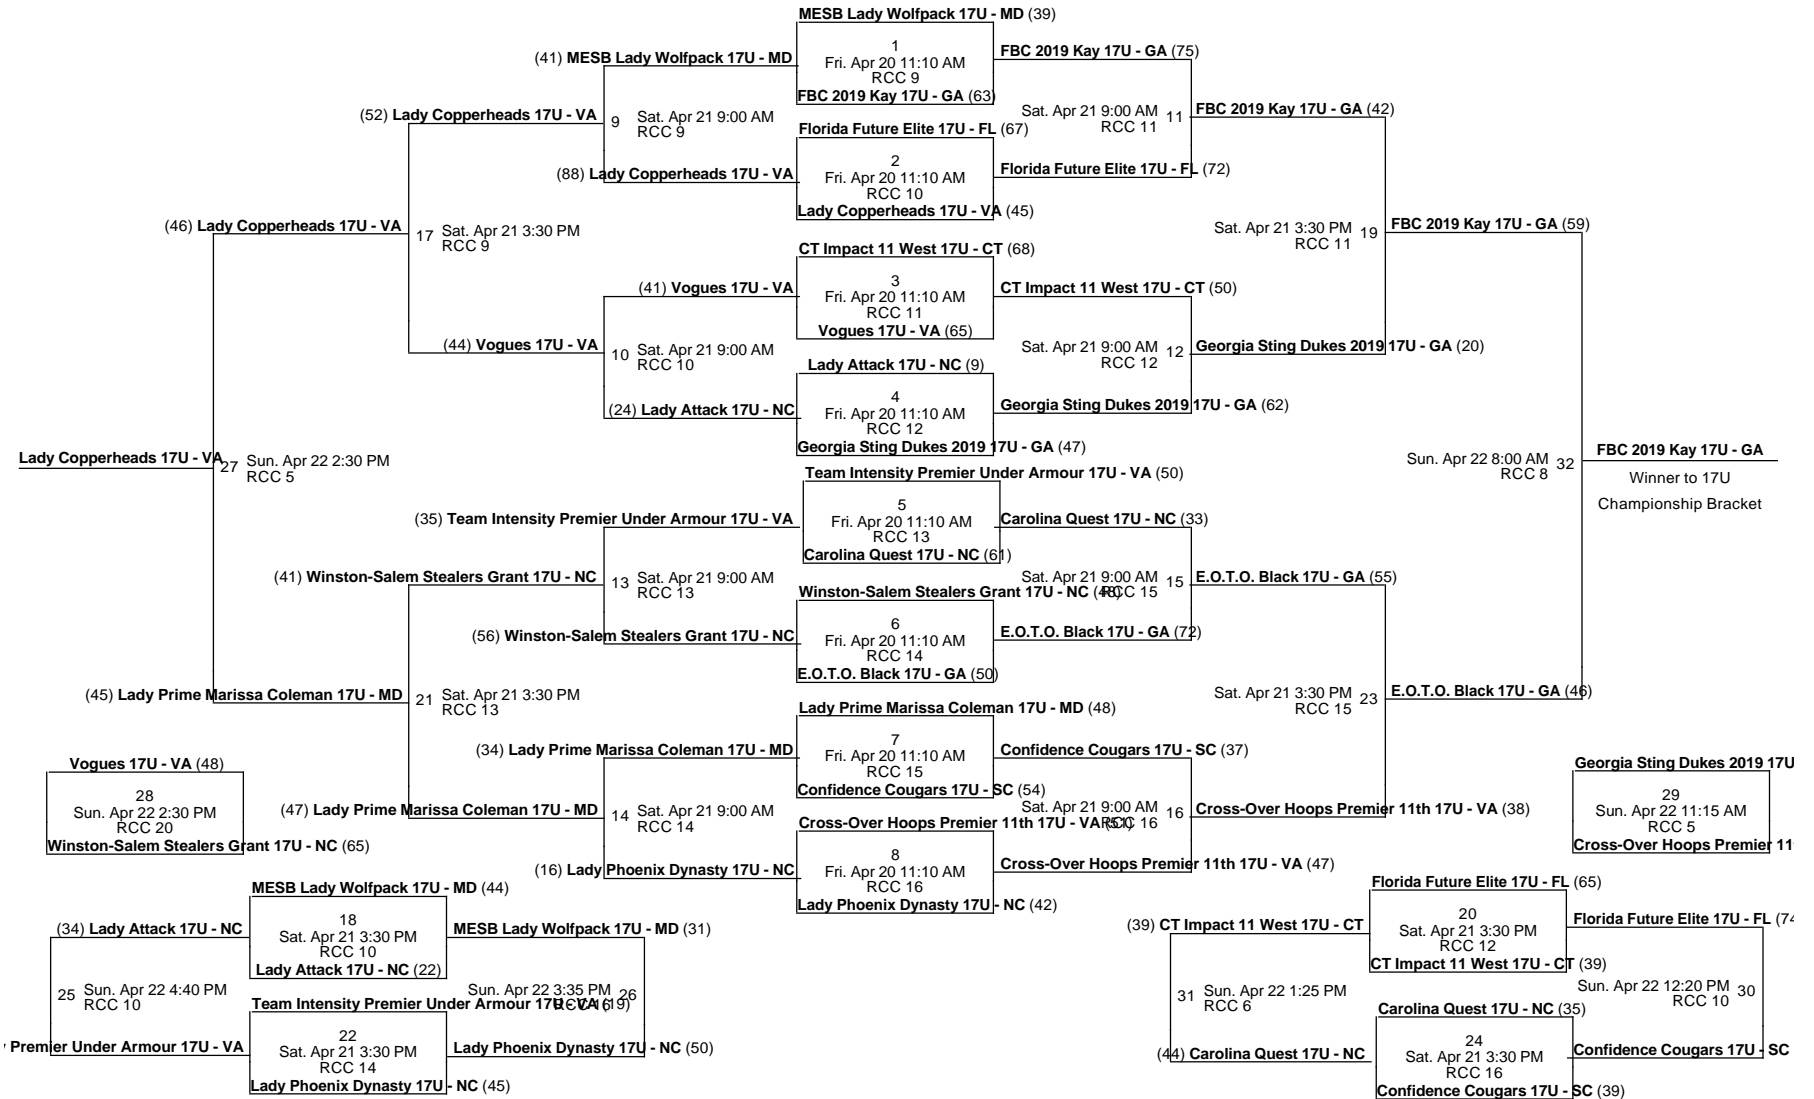

DEEP SOUTH CLASSIC

Deep South Classic

17U National E

Apr 19-22, 2018

RCC 10 - Raleigh Convention Center Court 10 RCC 11 - Raleigh Convention Center Court 11 RCC 12 - Raleigh Convention Center Court 12 RCC 13 - Raleigh Convention Center Court 13
 RCC 14 - Raleigh Convention Center Court 14 RCC 15 - Raleigh Convention Center Court 15 RCC 16 - Raleigh Convention Center Court 16 RCC 20 - Raleigh Convention Center Court 20
 RCC 5 - Raleigh Convention Center Court 5 RCC 6 - Raleigh Convention Center Court 6 RCC 8 - Raleigh Convention Center Court 8 RCC 9 - Raleigh Convention Center Court 9