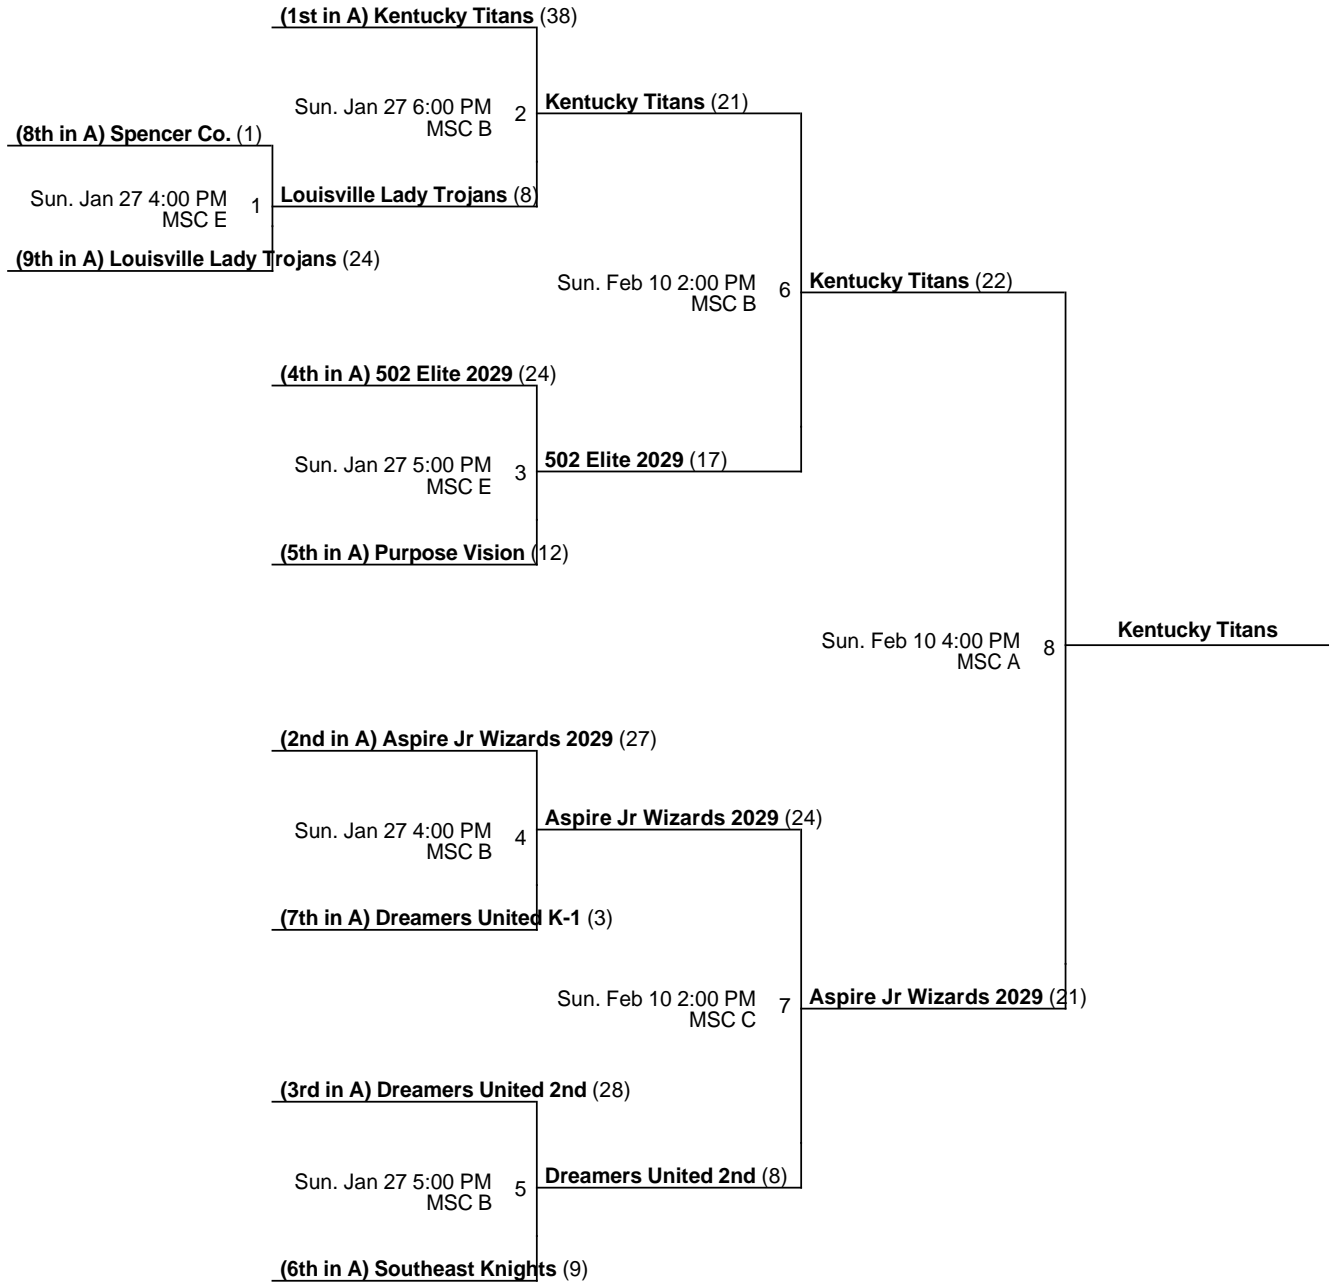

Winter Open Team League
**K-2 Developmental
 Championship**
 Dec 2 - Feb 17, 2019

MSC A - MidAmerica Sports Center A MSC B - MidAmerica Sports Center B MSC C - MidAmerica Sports Center C
 MSC E - MidAmerica Sports Center E