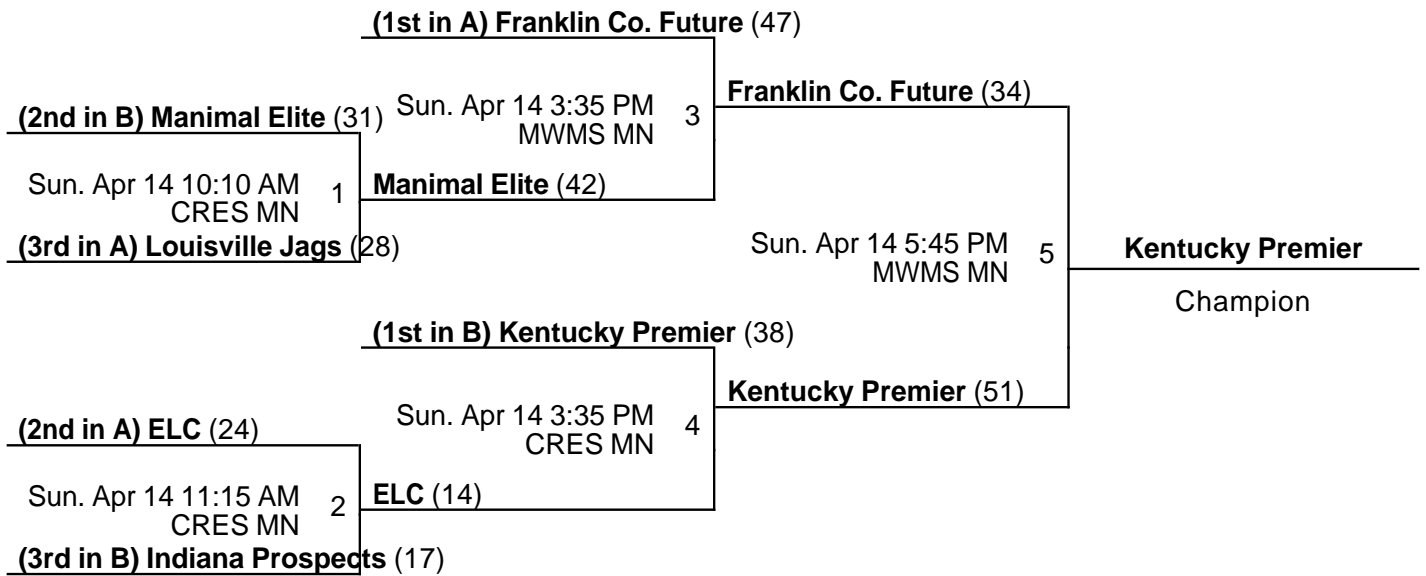

Bullitt East "Charger Classic"
6th Grade Girls Championship
 Apr 13-14, 2019

CRES MN - Crossroads Elementary School Main MWMS MN - Mt. Washington Middle School Main