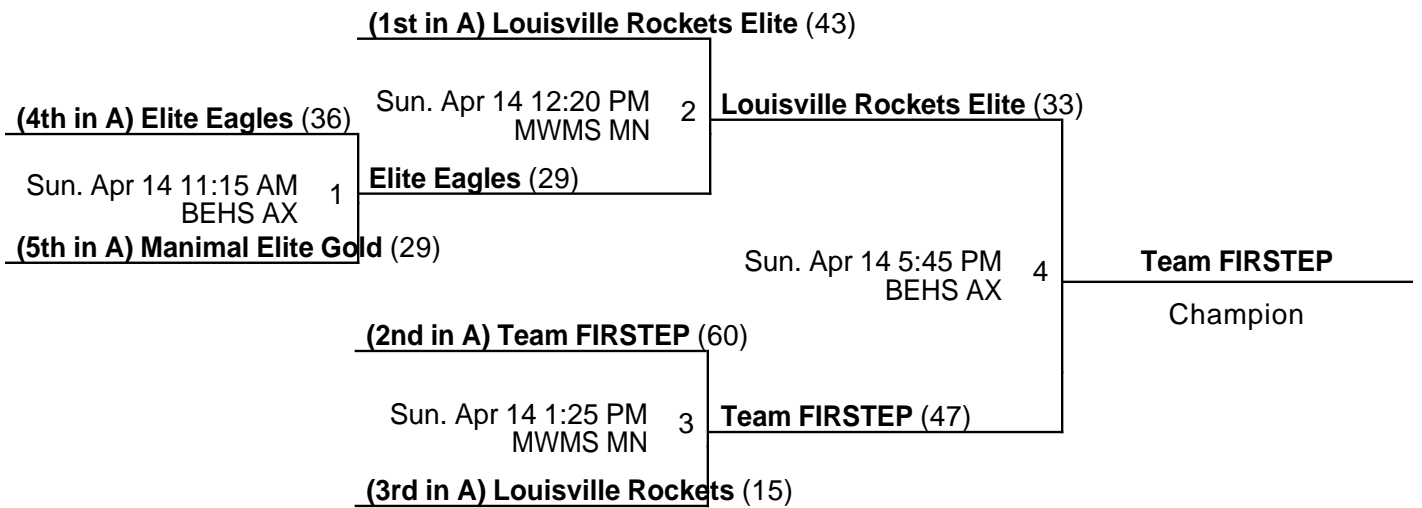

Bullitt East "Charger Classic"  
**8th Grade Girls Championship**  
 Apr 13-14, 2019

BEHS AX - Bullitt East High School Auxiliary MWMS MN - Mt. Washington Middle School Main