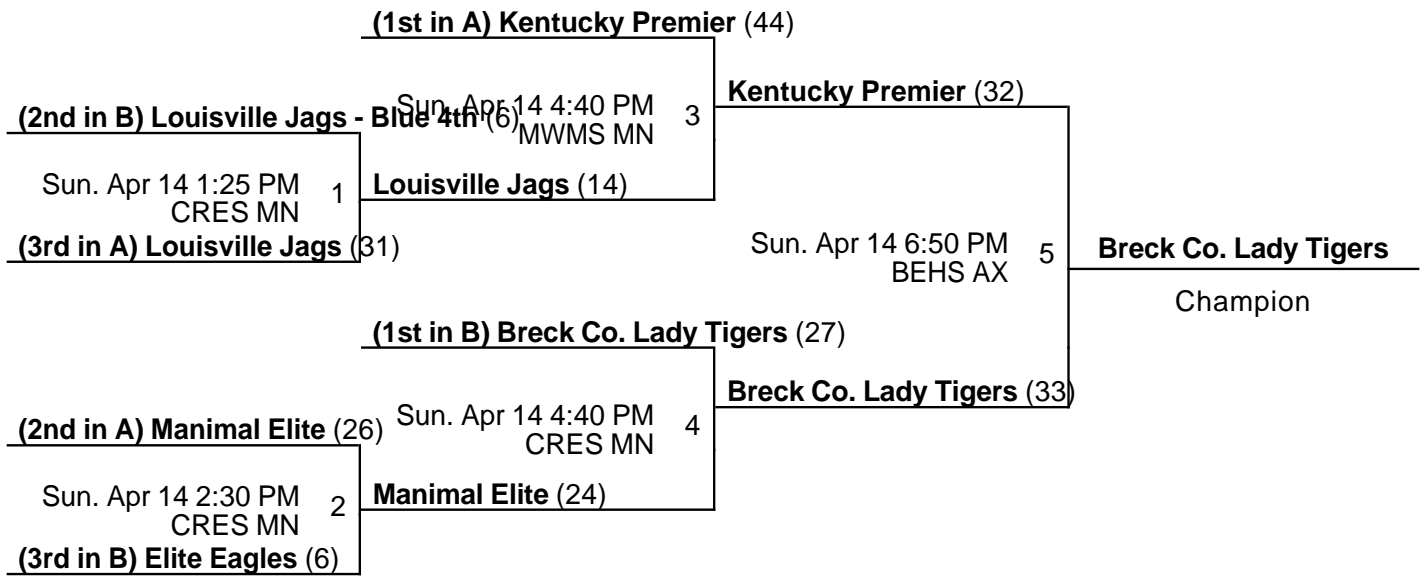

Bullitt East "Charger Classic"
5th Grade Girls Championship
 Apr 13-14, 2019

BEHS AX - Bullitt East High School Auxiliary CRES MN - Crossroads Elementary School Main
 MWMS MN - Mt. Washington Middle School Main