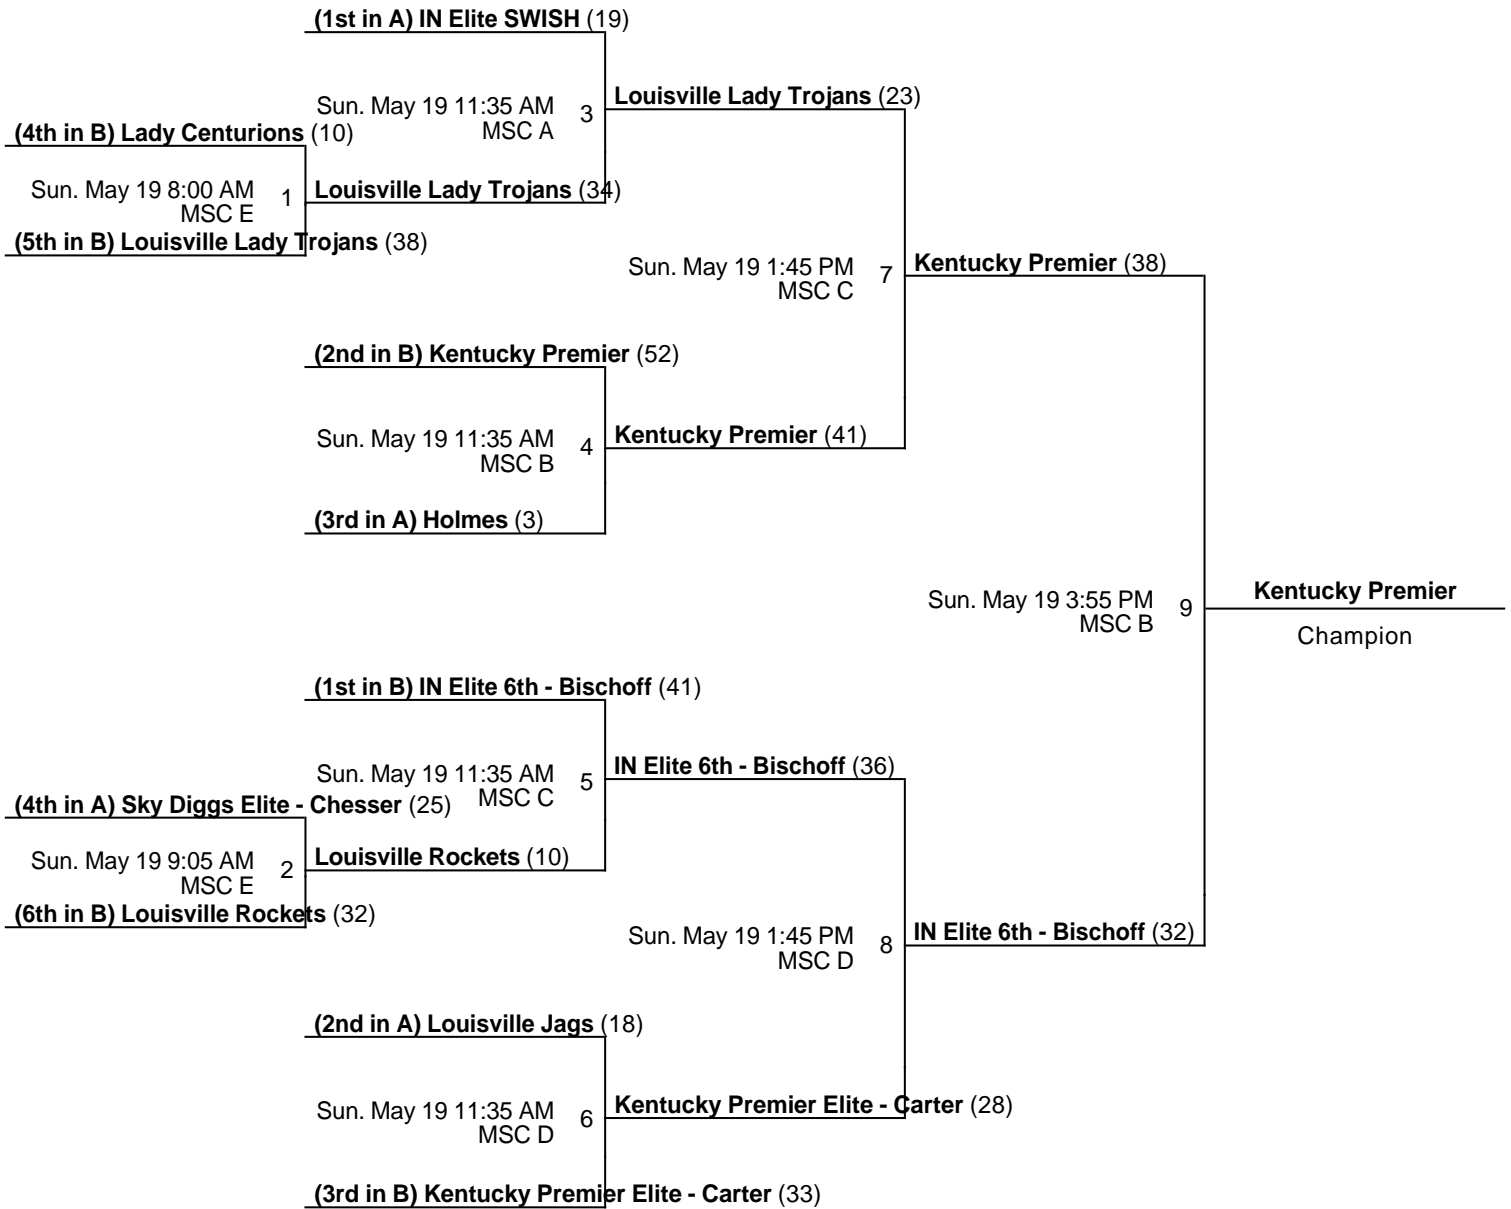

15th Annual Louisville Jaguars "Bluegrass Open"

6th Grade Girls Championship

May 17-19, 2019

MSC A - MidAmerica Sports Center A MSC B - MidAmerica Sports Center B MSC C - MidAmerica Sports Center C
 MSC D - MidAmerica Sports Center D MSC E - MidAmerica Sports Center E