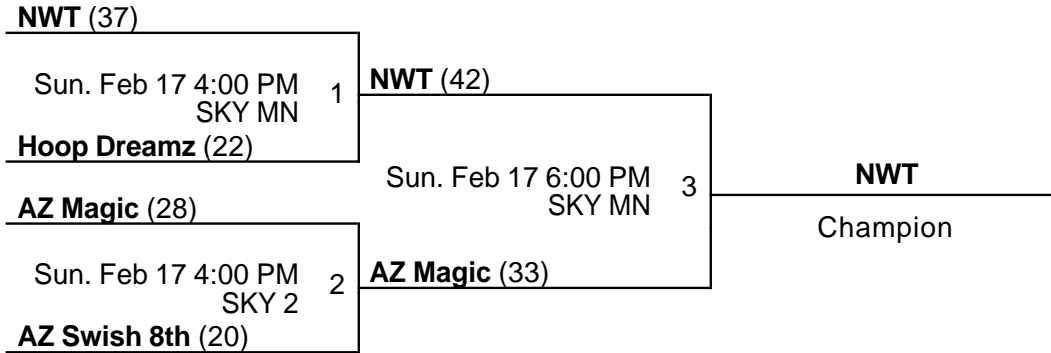

The Real President's Day Challenge
Girls 7th/8th Grade Division
Championship
Feb 16-17, 2019

SKY 2 - Skyline High School Court 2 SKY MN - Skyline High School Main