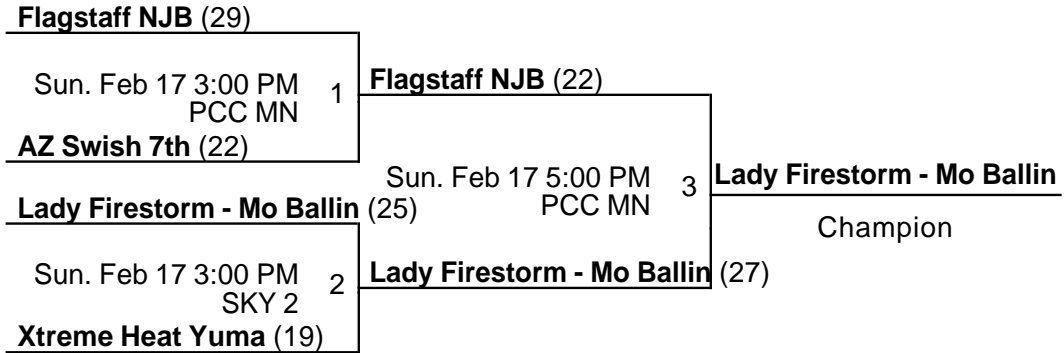

The Real President's Day Challenge
 Girls 7th/8th Grade Division
 Showcase Bracket

Feb 16-17, 2019

PCC MN - Paloma Community Church Main SKY 2 - Skyline High School Court 2