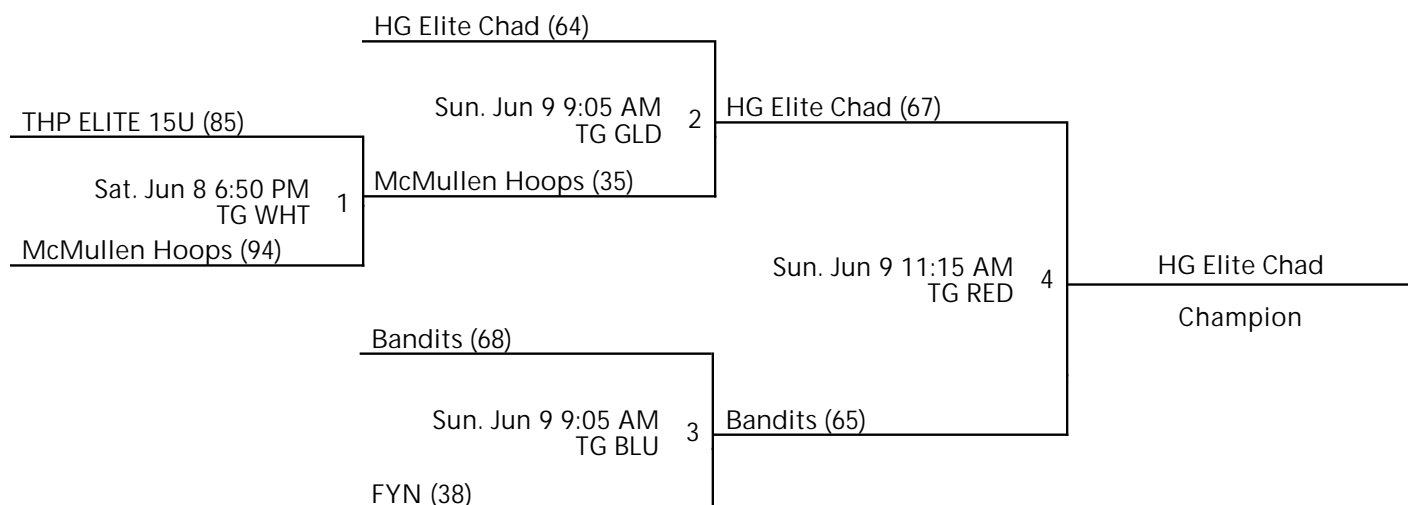

JUNE JAM 15U BOYS PLATINUM

Jun 7-9, 2019

TG BLU - The Gym Blue TG GLD - The Gym Gold TG RED - The Gym Red TG WHT - The Gym White

Home (Top), Away (Bottom)

Revised 6/9/2019 1:25 PM - Powered by Exposure Basketball Events