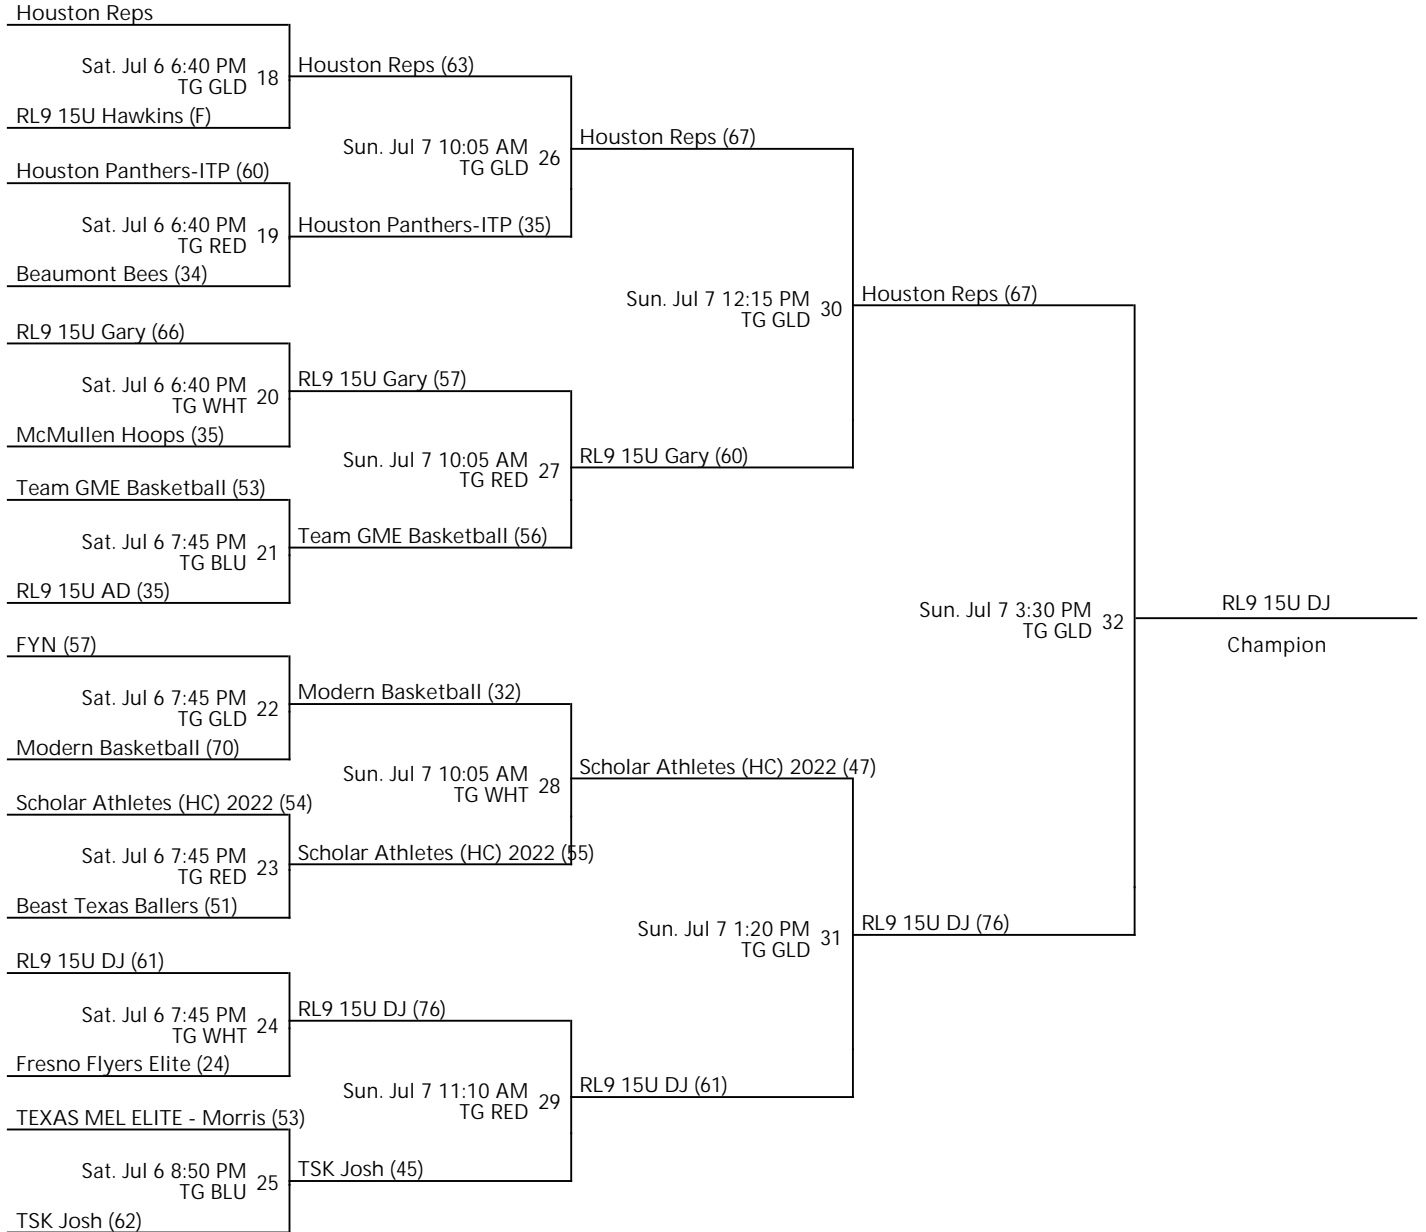

# HOUSTON NAT'L SUMMER SHOWCASE 15U BOYS CHAMPIONSHIP

Jul 5-7, 2019

TG BLU - The Gym Blue TG GLD - The Gym Gold TG RED - The Gym Red TG WHT - The Gym White