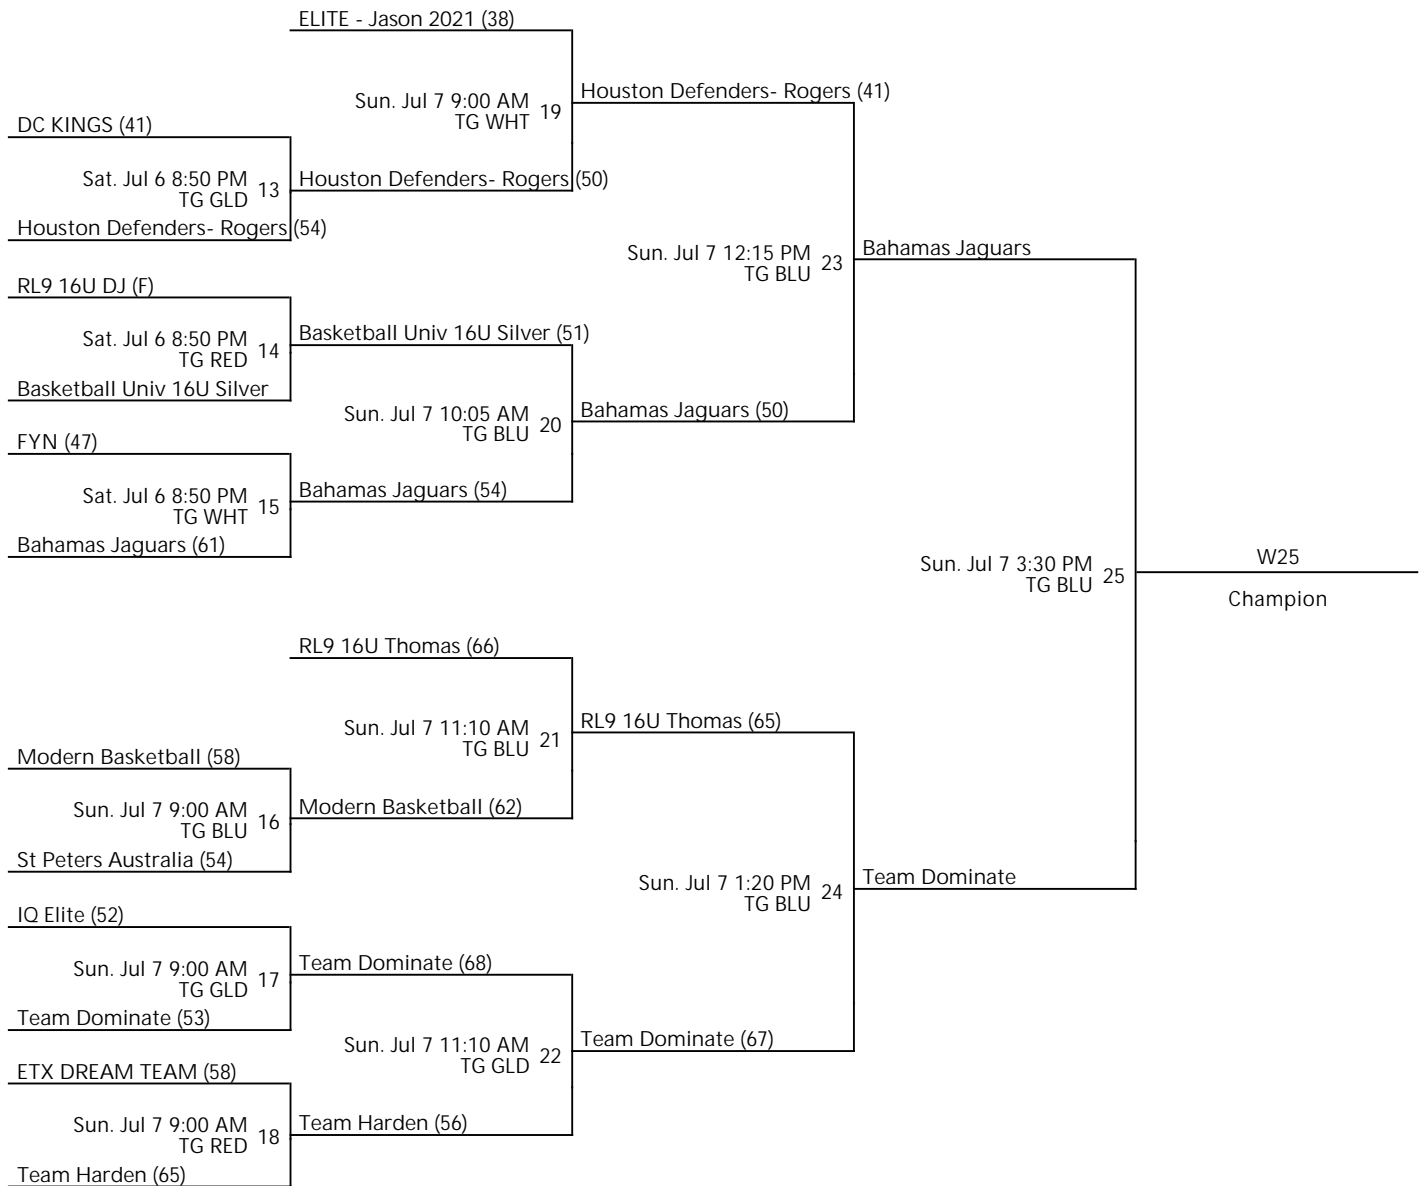

# HOUSTON NAT'L SUMMER SHOWCASE 16U BOYS CHAMPIONSHIP

Jul 5-7, 2019

TG BLU - The Gym Blue TG GLD - The Gym Gold TG RED - The Gym Red TG WHT - The Gym White