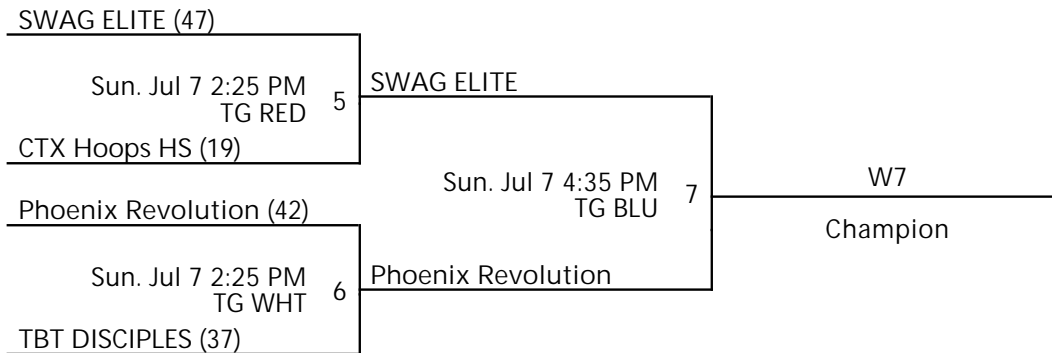

HOUSTON NAT'L SUMMER SHOWCASE HIGH SCHOOL GIRLS CHAMPIONSHIP

Jul 5-7, 2019

TG BLU - The Gym Blue TG RED - The Gym Red TG WHT - The Gym White

Home (Top), Away (Bottom)

Revised 7/7/2019 4:25 PM - Powered by Exposure Basketball Events