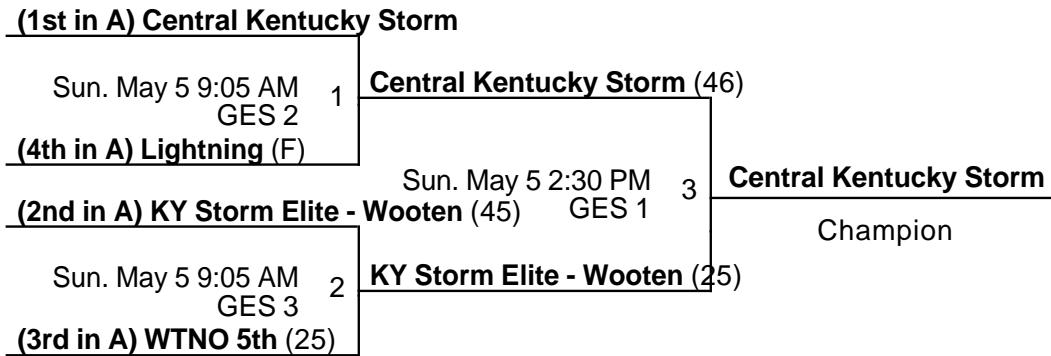

Battle of the Midwest

5th Grade Girls Championship

May 4-5, 2019

GES 1 - Griffin Elite Sports & Wellness Center Location 1

GES 2 - Griffin Elite Sports & Wellness Center Location 2

GES 3 - Griffin Elite Sports & Wellness Center Location 3