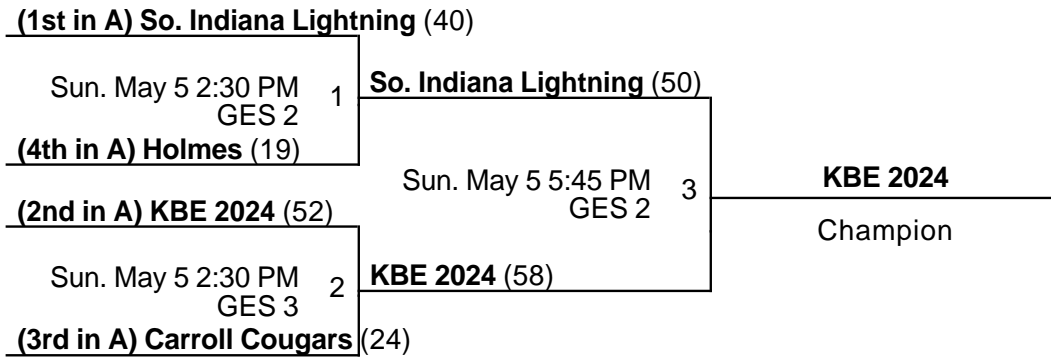

Battle of the Midwest
**6th/7th Grade Girls
 Championship**

May 4-5, 2019

GES 2 - Griffin Elite Sports & Wellness Center Location 2

GES 3 - Griffin Elite Sports & Wellness Center Location 3