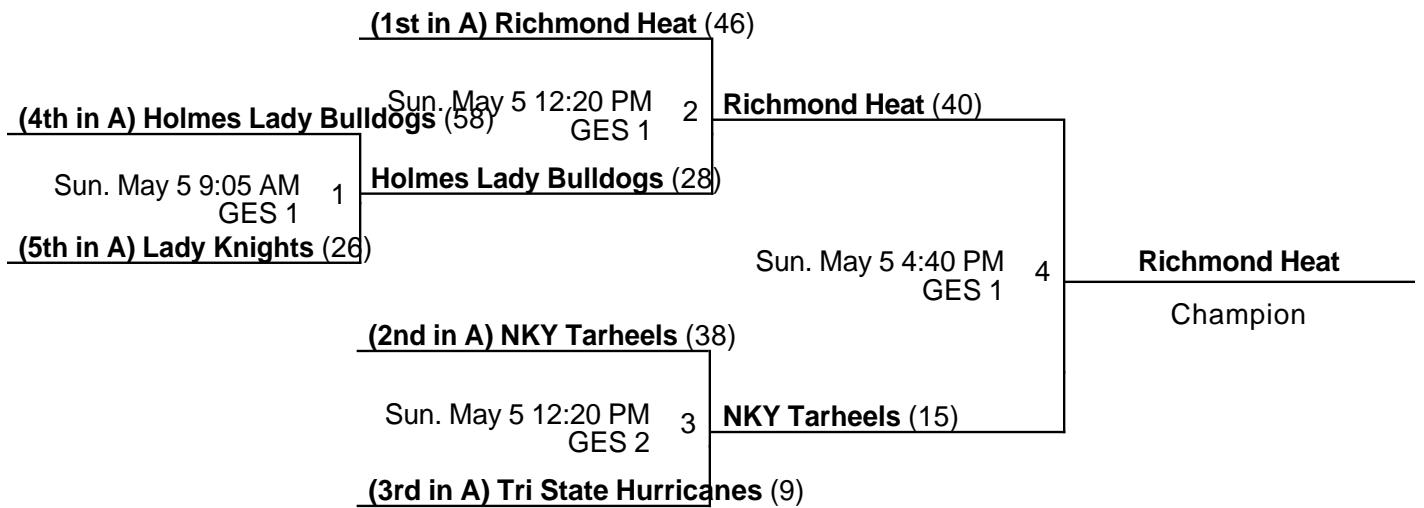

Battle of the Midwest  
8th/9th Grade Girls  
Championship

May 4-5, 2019

GES 1 - Griffin Elite Sports & Wellness Center Location 1

GES 2 - Griffin Elite Sports & Wellness Center Location 2