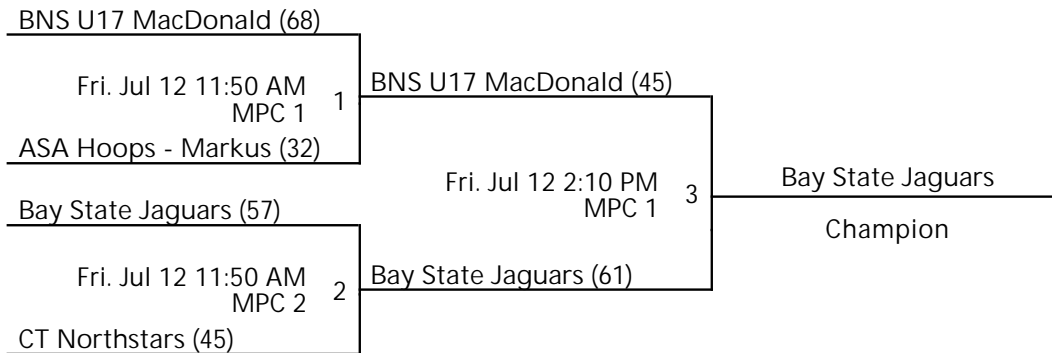

BASKETBALL - ZG CHALLENGE - SUMMER SERIES  
11TH GRADE/OPEN 2ND  
ROUND LOSERS

Jul 11-12, 2019

MPC 1 - Mass Premier Location 1 MPC 2 - Mass Premier Location 2

Home (Top), Away (Bottom)

Revised 7/12/2019 3:05 PM - Powered by Exposure Basketball Events