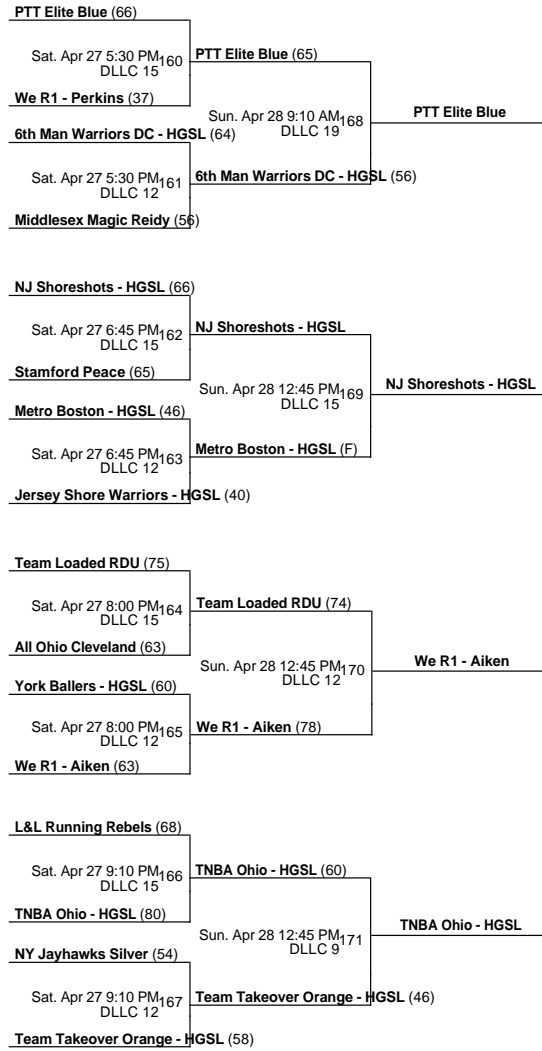

2019 Pittsburgh Jam Fest  
 17u Elite 3rd Round Loser  
 Apr 26-28, 2019

DLLC 12 - D. Lawrence Conv Center Location 12  
 DLLC 15 - D. Lawrence Conv Center Location 15  
 DLLC 19 - D. Lawrence Conv Center Location 19  
 DLLC 9 - D. Lawrence Conv Center Location 9