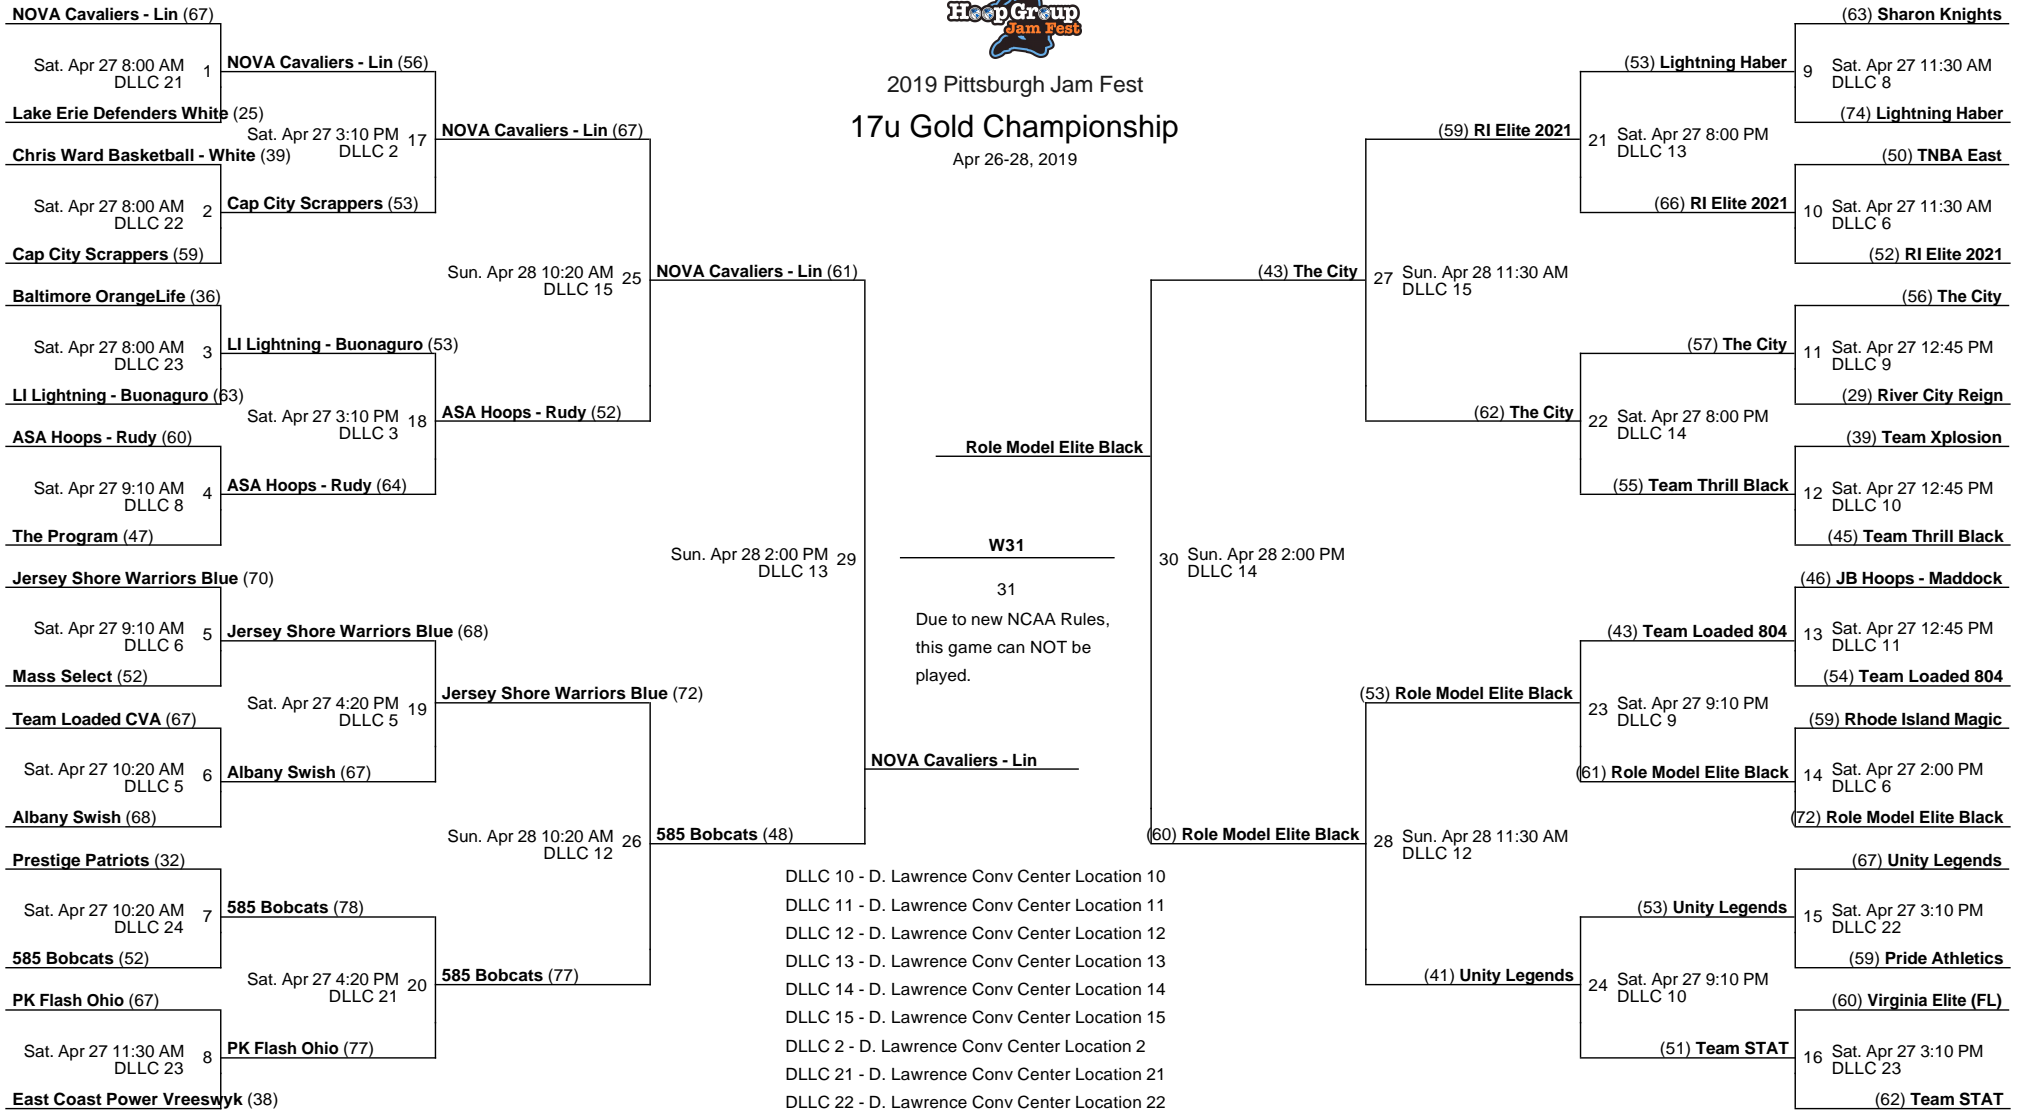

2019 Pittsburgh Jam Fest
17u Gold Championship
 Apr 26-28, 2019

30 Sun. Apr 28 2:00 PM
 DLLC 14

Role Model Elite Black

W31

31

Due to new NCAA Rules,
 this game can NOT be
 played.

NOVA Cavaliers - Lin

DLLC 10 - D. Lawrence Conv Center Location 10
 DLLC 11 - D. Lawrence Conv Center Location 11
 DLLC 12 - D. Lawrence Conv Center Location 12
 DLLC 13 - D. Lawrence Conv Center Location 13
 DLLC 14 - D. Lawrence Conv Center Location 14
 DLLC 15 - D. Lawrence Conv Center Location 15
 DLLC 2 - D. Lawrence Conv Center Location 2
 DLLC 21 - D. Lawrence Conv Center Location 21
 DLLC 22 - D. Lawrence Conv Center Location 22
 DLLC 23 - D. Lawrence Conv Center Location 23
 DLLC 24 - D. Lawrence Conv Center Location 24