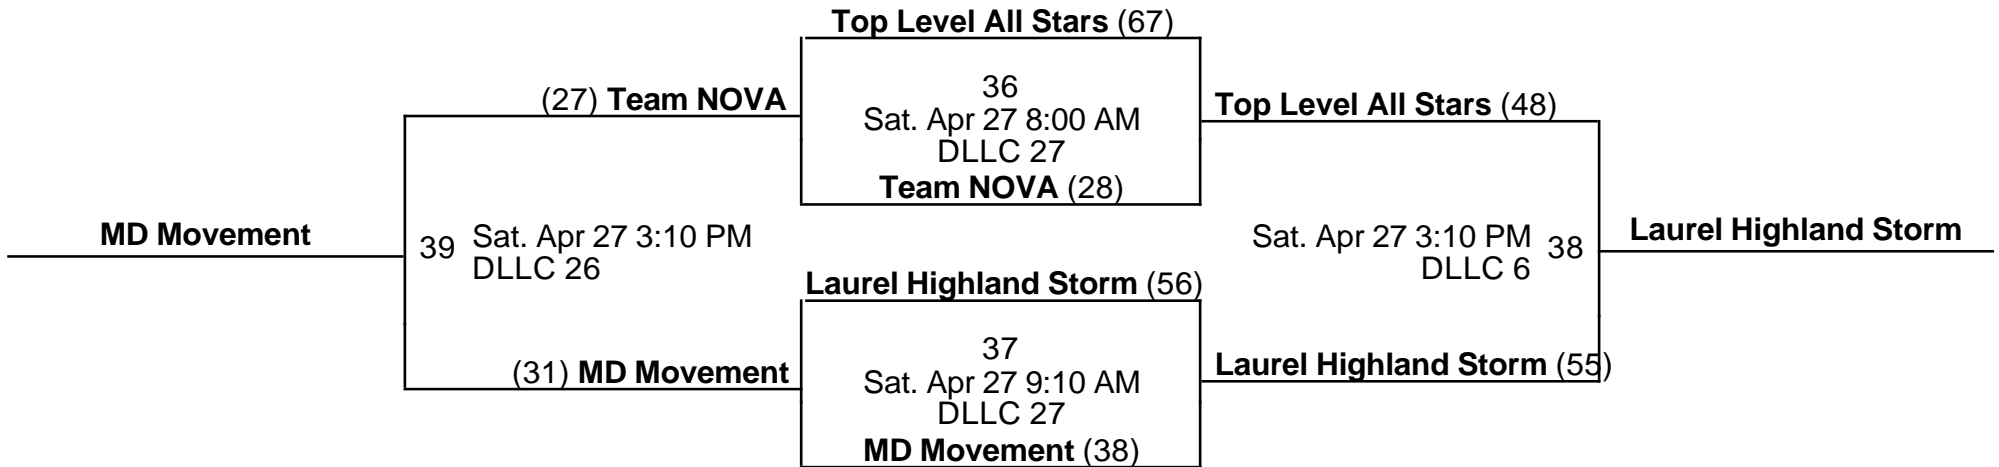

2019 Pittsburgh Jam Fest

16u Platinum 1st Round Losers

Apr 26-28, 2019

DLLC 26 - D. Lawrence Conv Center Location 26

DLLC 27 - D. Lawrence Conv Center Location 27

DLLC 6 - D. Lawrence Conv Center Location 6