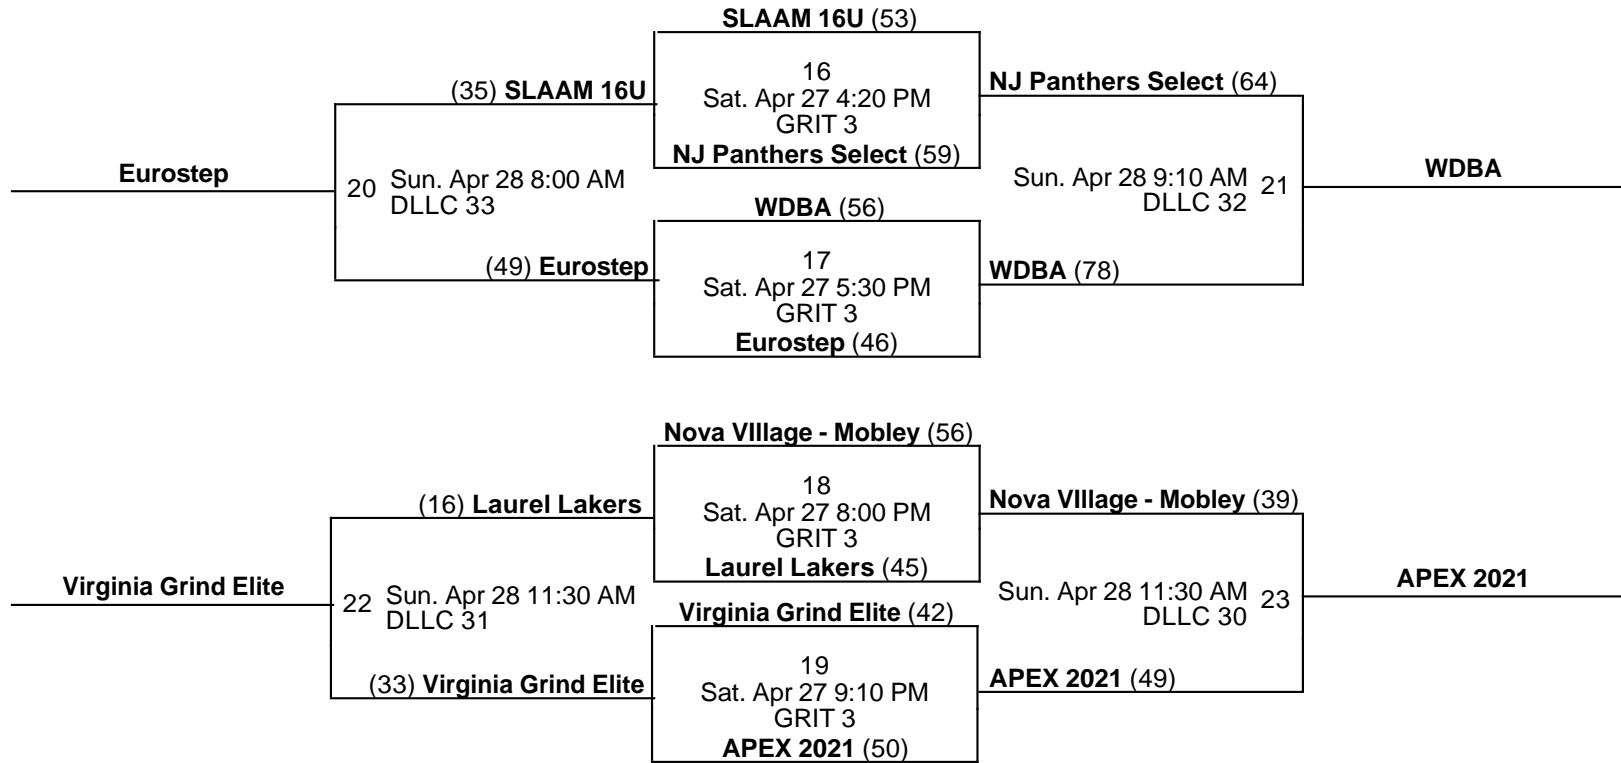

2019 Pittsburgh Jam Fest
16u Iron Sweet 16 Losers
 Apr 26-28, 2019

- DLLC 30 - D. Lawrence Conv Center Location 30
- DLLC 31 - D. Lawrence Conv Center Location 31
- DLLC 32 - D. Lawrence Conv Center Location 32
- DLLC 33 - D. Lawrence Conv Center Location 33
- GRIT 3 - Grit Athletix Location 3