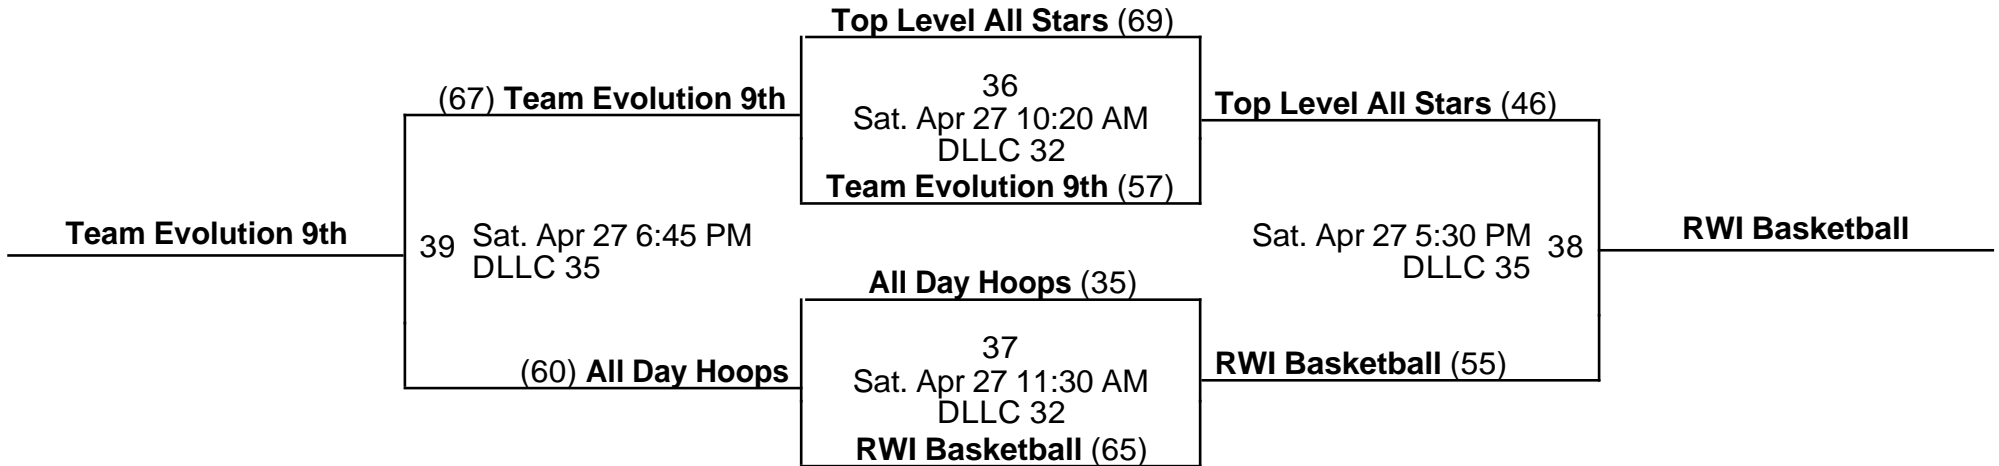

2019 Pittsburgh Jam Fest

15u Platinum 1st Round Losers

Apr 26-28, 2019

DLLC 32 - D. Lawrence Conv Center Location 32

DLLC 35 - D. Lawrence Conv Center Location 35