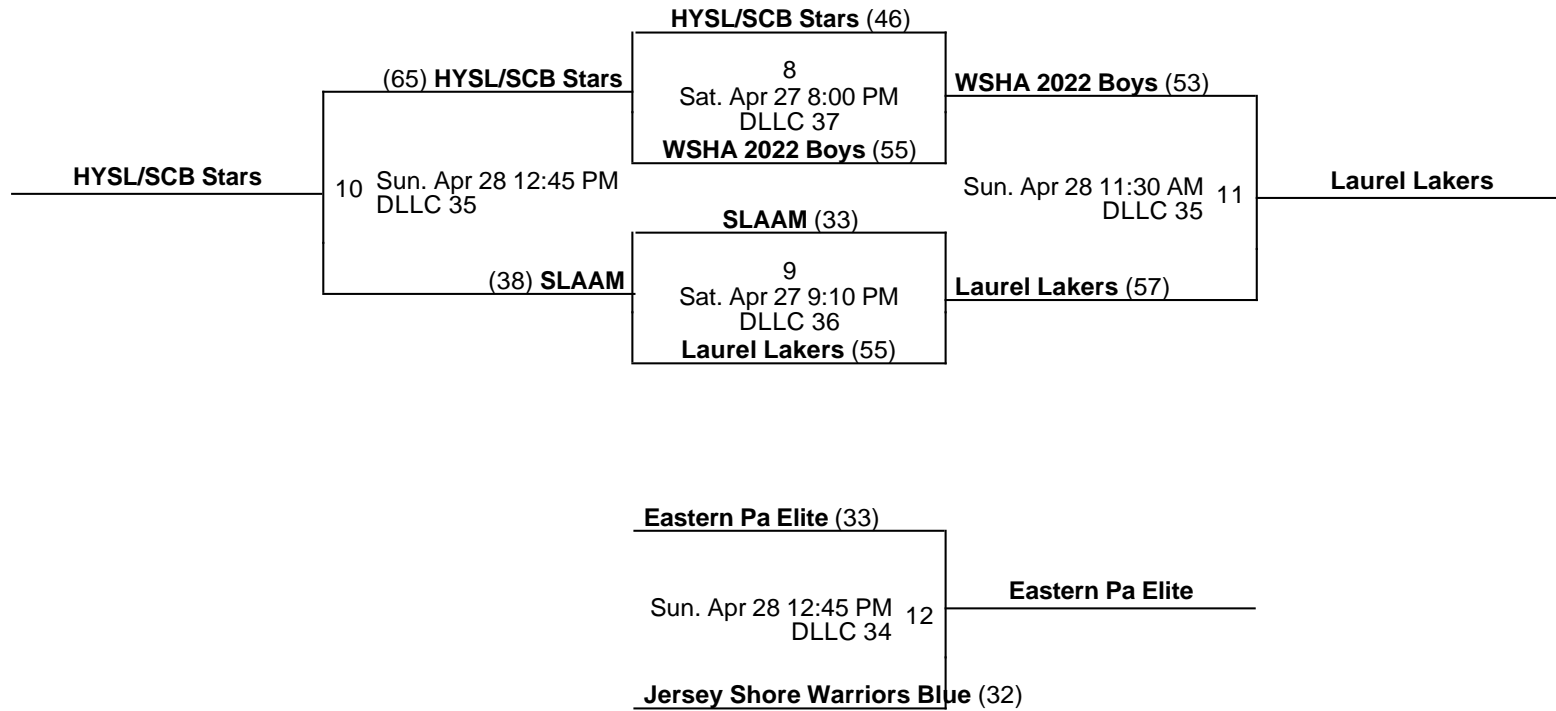

2019 Pittsburgh Jam Fest
15u Iron Consolations
 Apr 26-28, 2019

- DLLC 34 - D. Lawrence Conv Center Location 34
- DLLC 35 - D. Lawrence Conv Center Location 35
- DLLC 36 - D. Lawrence Conv Center Location 36
- DLLC 37 - D. Lawrence Conv Center Location 37