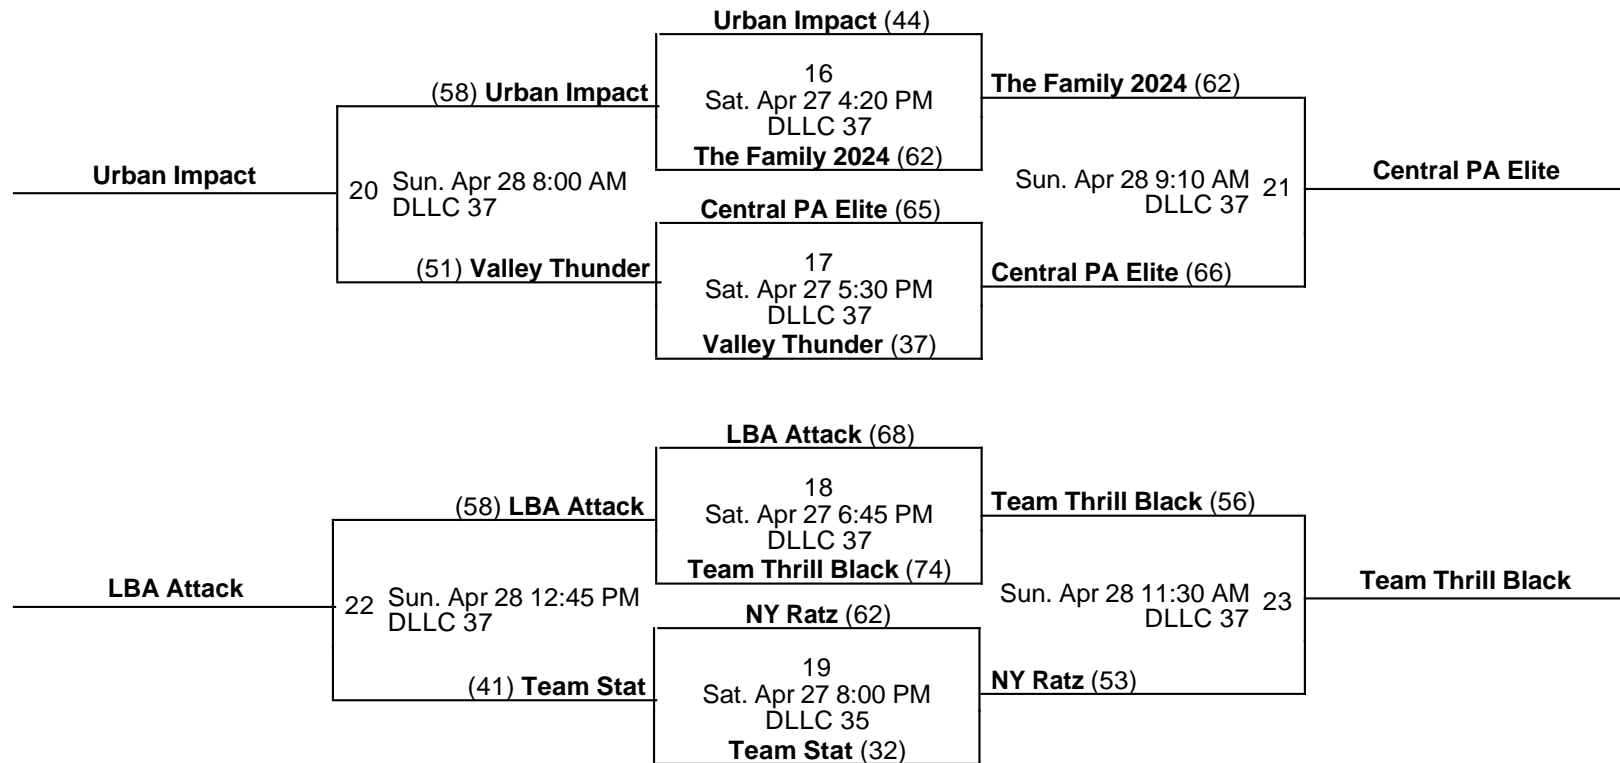

2019 Pittsburgh Jam Fest

14u Platinum Sweet 16 Losers

Apr 26-28, 2019

DLLC 35 - D. Lawrence Conv Center Location 35

DLLC 37 - D. Lawrence Conv Center Location 37