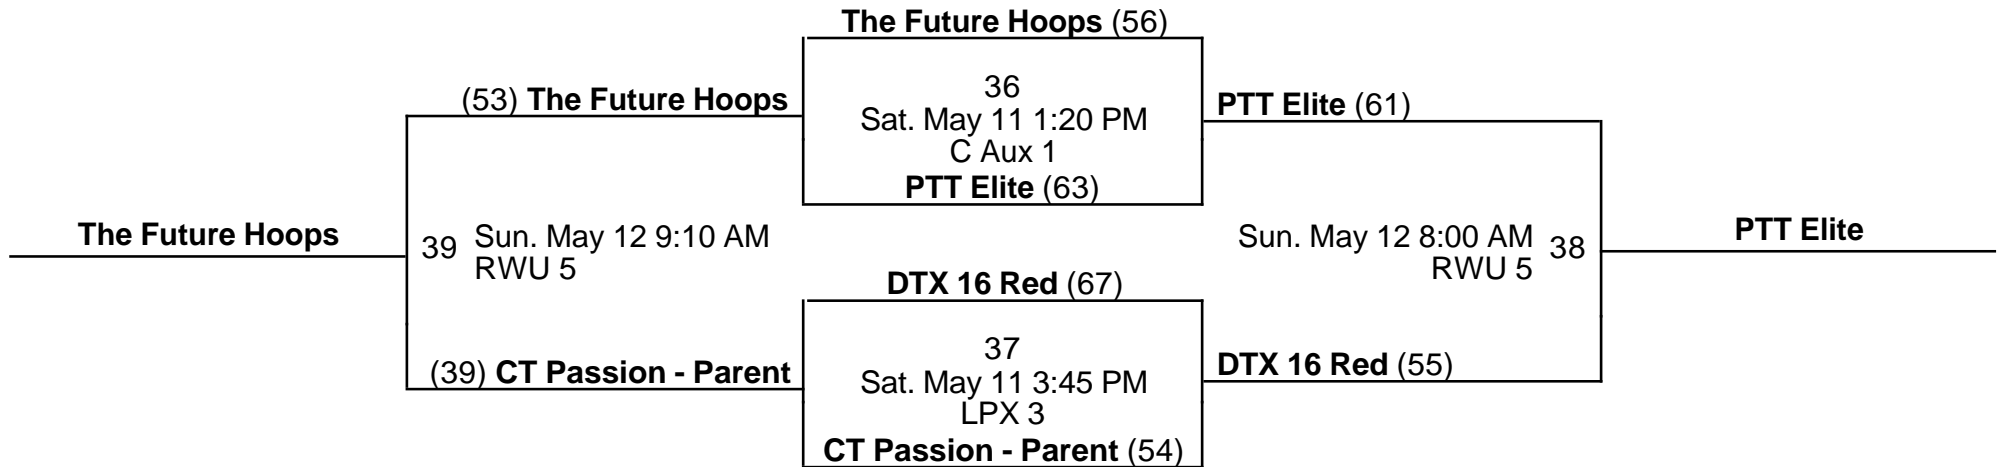

2019 Providence Jam Fest

16u Platinum 1st Round Losers

May 11-12, 2019

C Aux 1 - Cumberland Aux Gym Location 1

LPX 3 - Longplex Location 3

RWU 5 - Roger Williams University Location 5