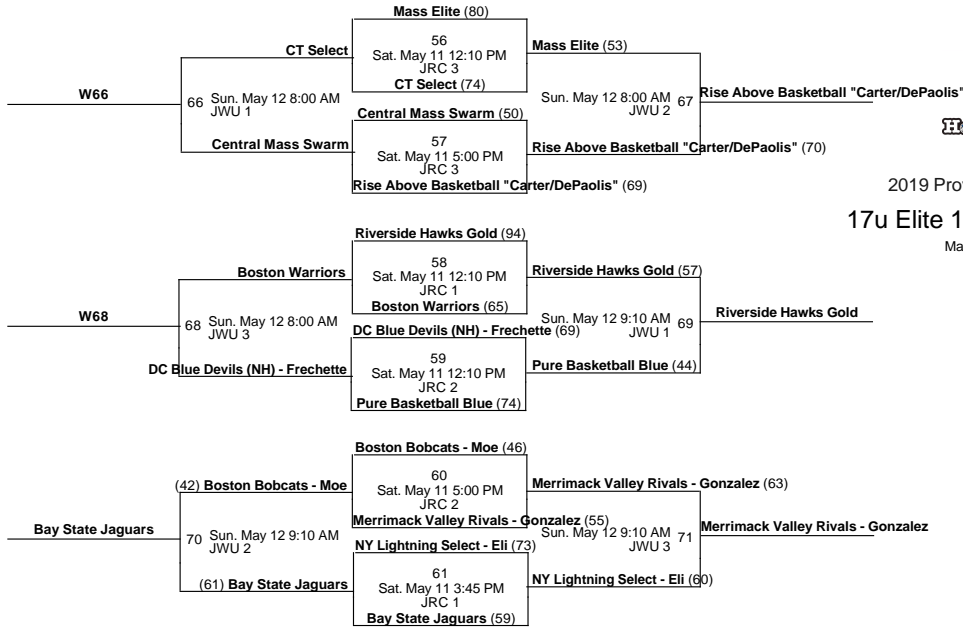

2019 Providence Jam Fest

17u Elite 1st Round Losers

May 11-12, 2019

JRC 1 - Johnston Rec Center Location 1 JRC 2 - Johnston Rec Center Location 2
 JRC 3 - Johnston Rec Center Location 3 JWU 1 - Johnson & Wales University Location 1
 JWU 2 - Johnson & Wales University Location 2 JWU 3 - Johnson & Wales University Location 3
 RICRC 1 - Rhode Island College - Rec Center Location 1
 RICRC 3 - Rhode Island College - Rec Center Location 3

Revised 5/12/2019 12:31 PM - Powered by Exposure Basketball Events