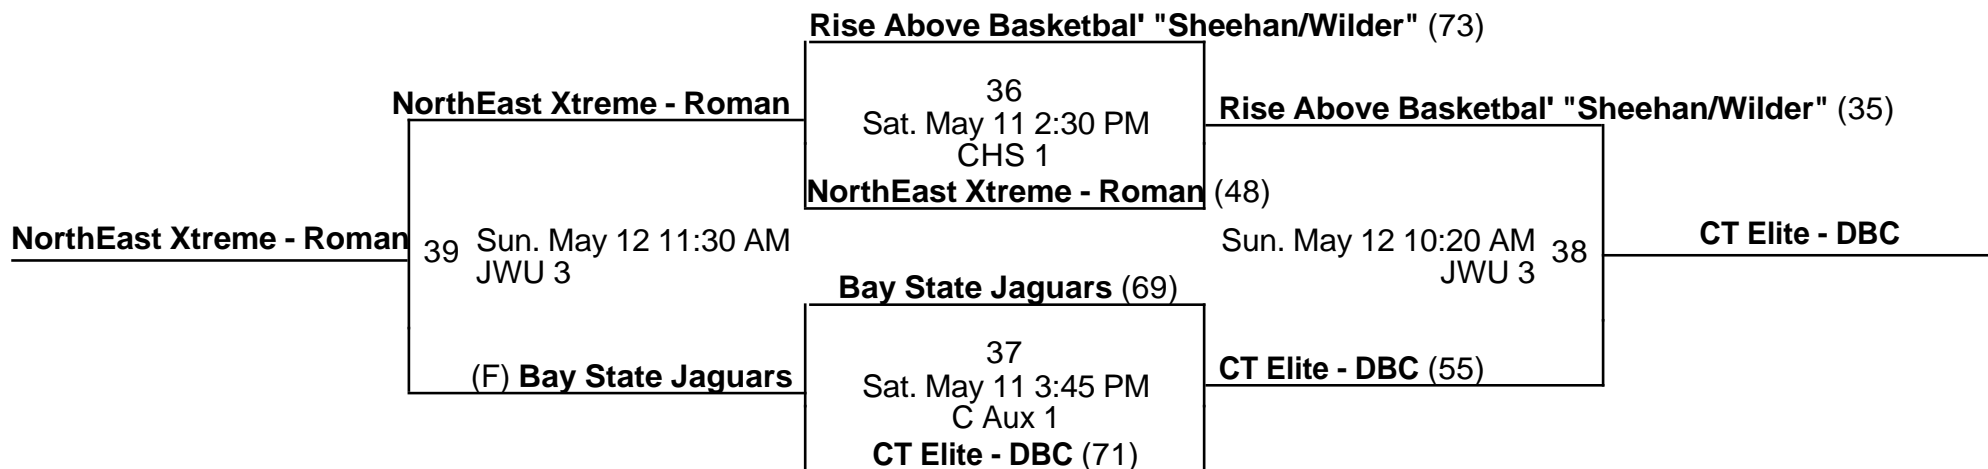

2019 Providence Jam Fest

16u Elite 1st Round Losers

May 11-12, 2019

C Aux 1 - Cumberland Aux Gym Location 1  
 CHS 1 - Cumberland HS Location 1  
 JWU 3 - Johnson & Wales University Location 3