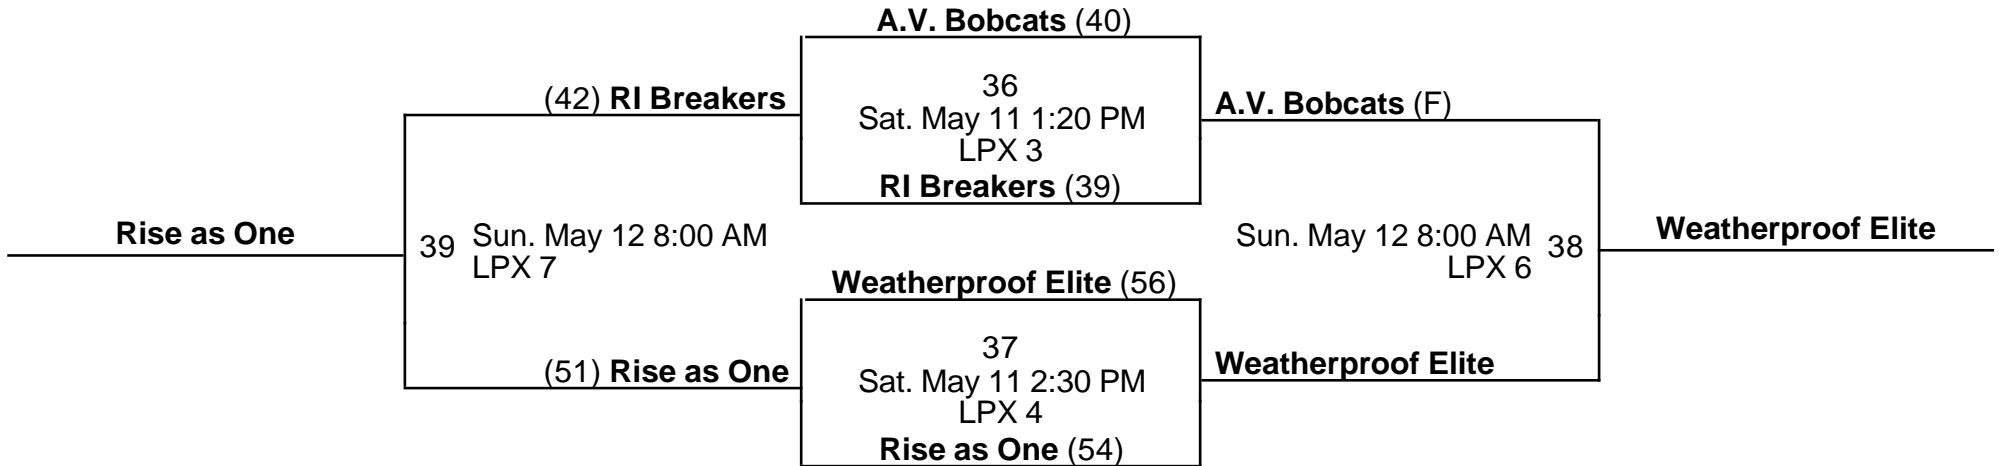

2019 Providence Jam Fest

15u Elite 1st Round Losers

May 11-12, 2019

LPX 3 - Longplex Location 3 LPX 4 - Longplex Location 4
 LPX 6 - Longplex Location 6 LPX 7 - Longplex Location 7