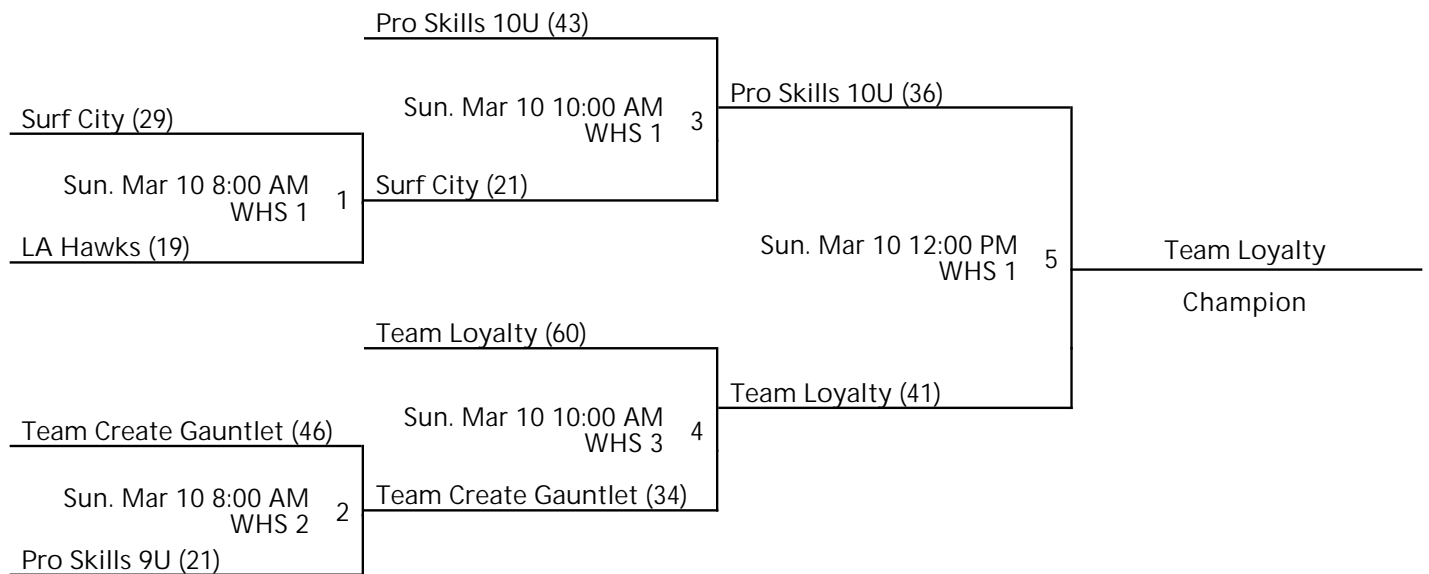

MARCH SHOWDOWN 10U CHAMPIONSHIP

Mar 9-10, 2019

WHS 1 - Westminster High School Location 1 WHS 2 - Westminster High School Location 2

WHS 3 - Westminster High School Location 3

Away (Top), Home (Bottom)

Revised 3/10/2019 4:41 PM - Powered by Exposure Basketball Events