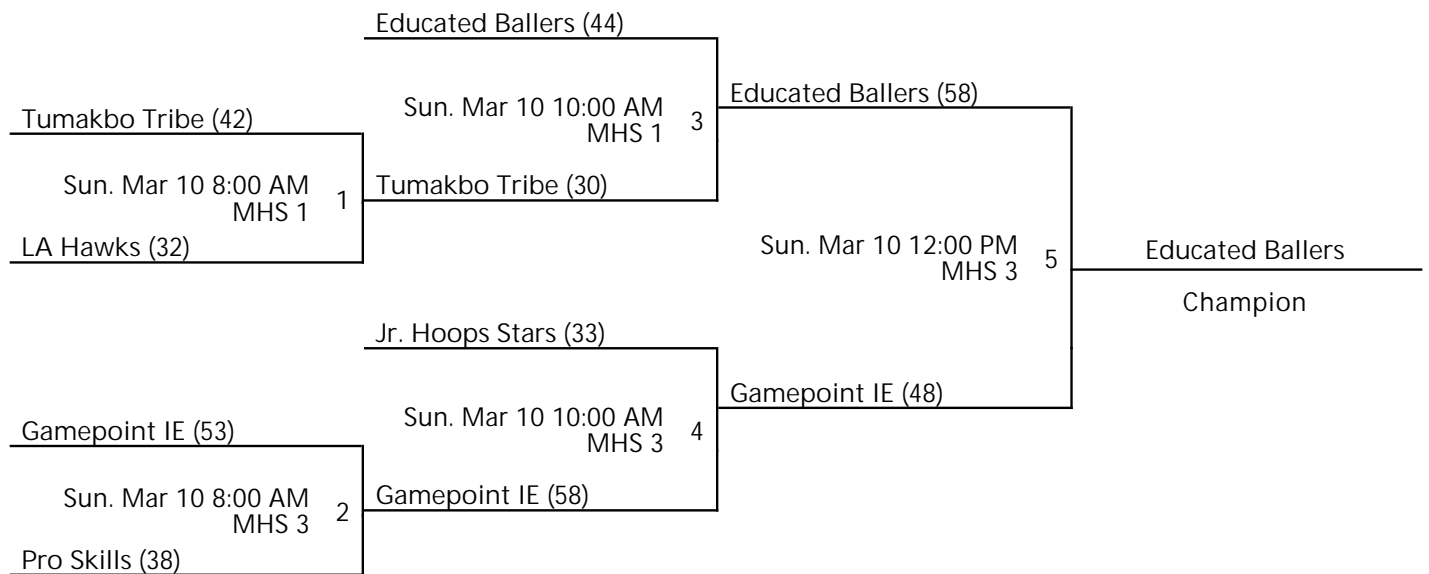

MARCH SHOWDOWN 11U CHAMPIONSHIP

Mar 9-10, 2019

MHS 1 - Marina High School Location 1 MHS 3 - Marina High School Location 3

Away (Top), Home (Bottom)

Revised 3/10/2019 4:26 PM - Powered by Exposure Basketball Events