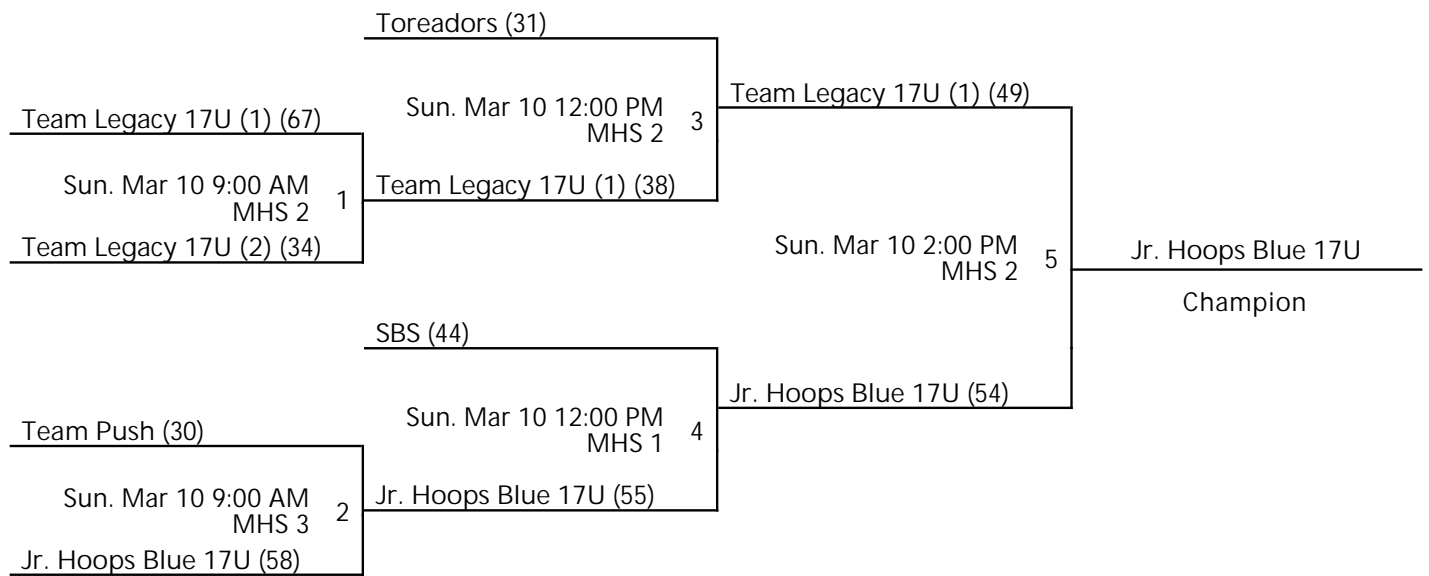

MARCH SHOWDOWN VARSITY CHAMPIONSHIP

Mar 9-10, 2019

MHS 1 - Marina High School Location 1 MHS 2 - Marina High School Location 2

MHS 3 - Marina High School Location 3

Away (Top), Home (Bottom)

Revised 3/10/2019 6:01 PM - Powered by Exposure Basketball Events