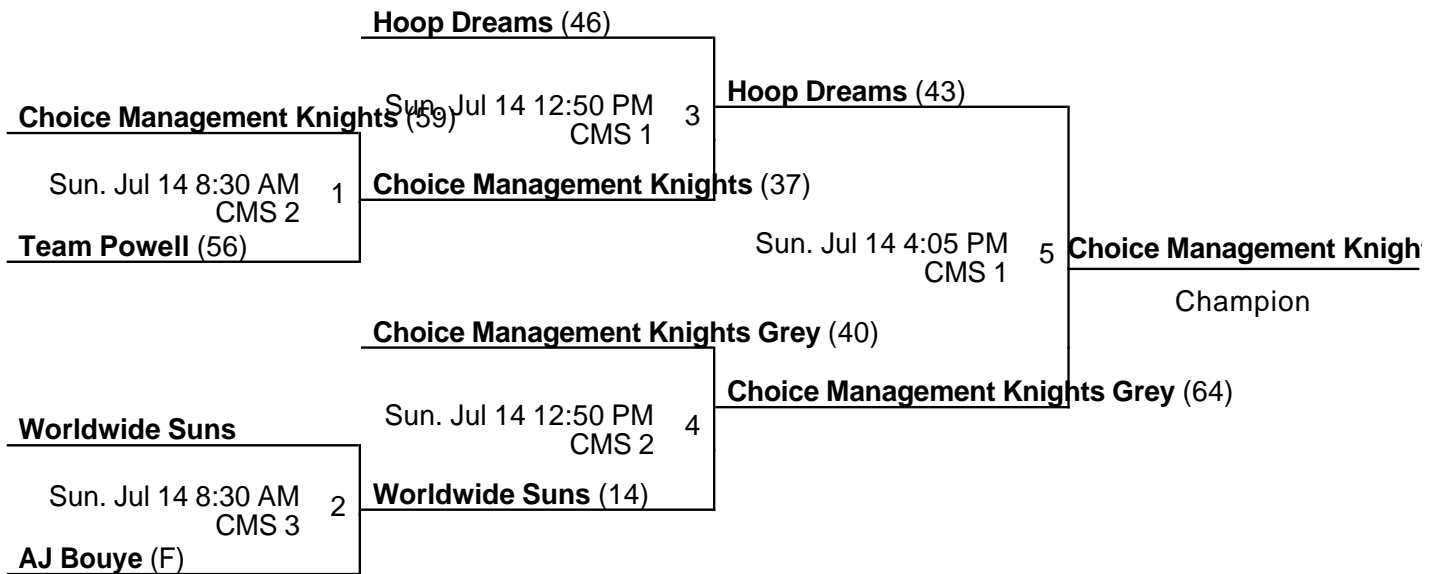

Elite 32

13U Championship

Jul 11-14, 2019

CMS 1 - Campbell Middle School Location 1 CMS 2 - Campbell Middle School Location 2
 CMS 3 - Campbell Middle School Location 3