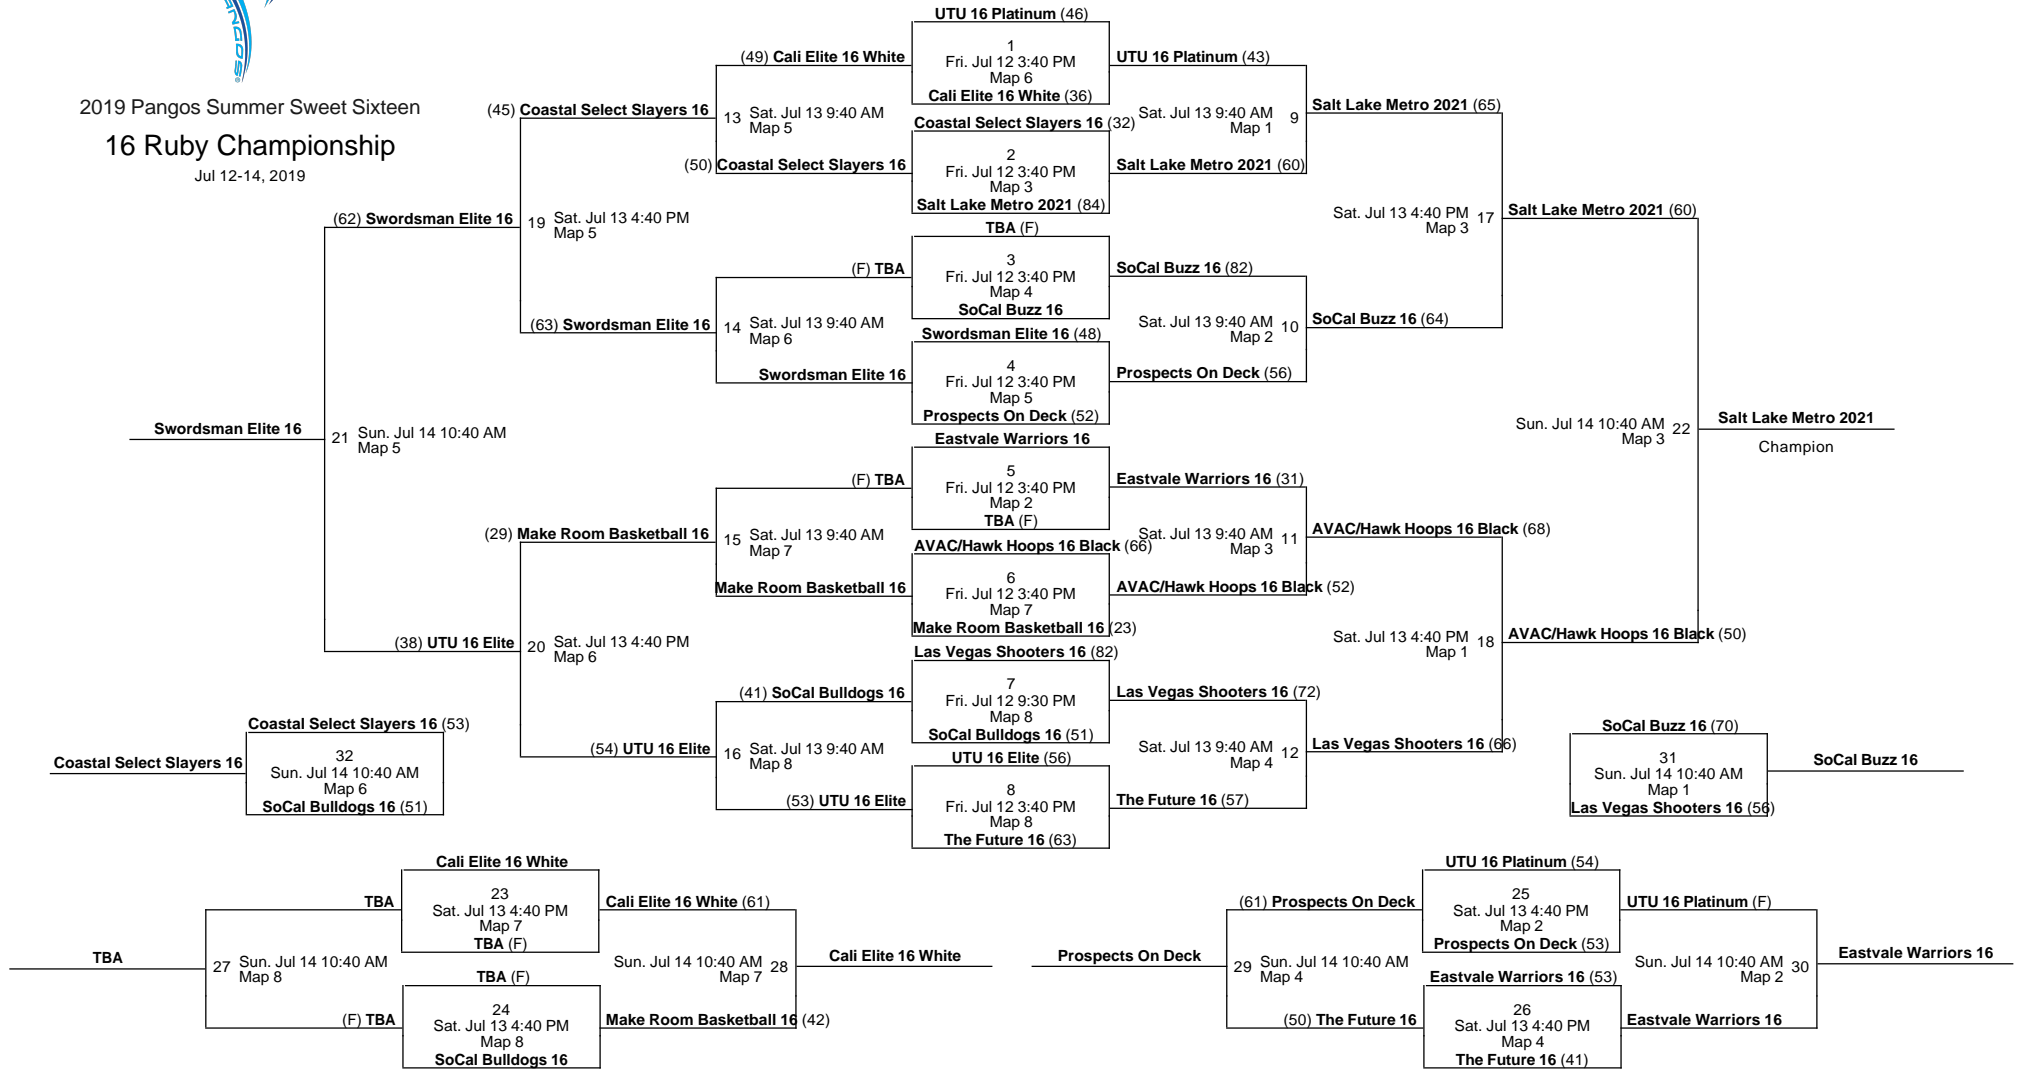

2019 Pangos Summer Sweet Sixteen
16 Ruby Championship
 Jul 12-14, 2019

Map 1 - Map Sports Facility Location 1 Map 2 - Map Sports Facility Location 2 Map 3 - Map Sports Facility Location 3 Map 4 - Map Sports Facility Location 4
 Map 5 - Map Sports Facility Location 5 Map 6 - Map Sports Facility Location 6 Map 7 - Map Sports Facility Location 7 Map 8 - Map Sports Facility Location 8