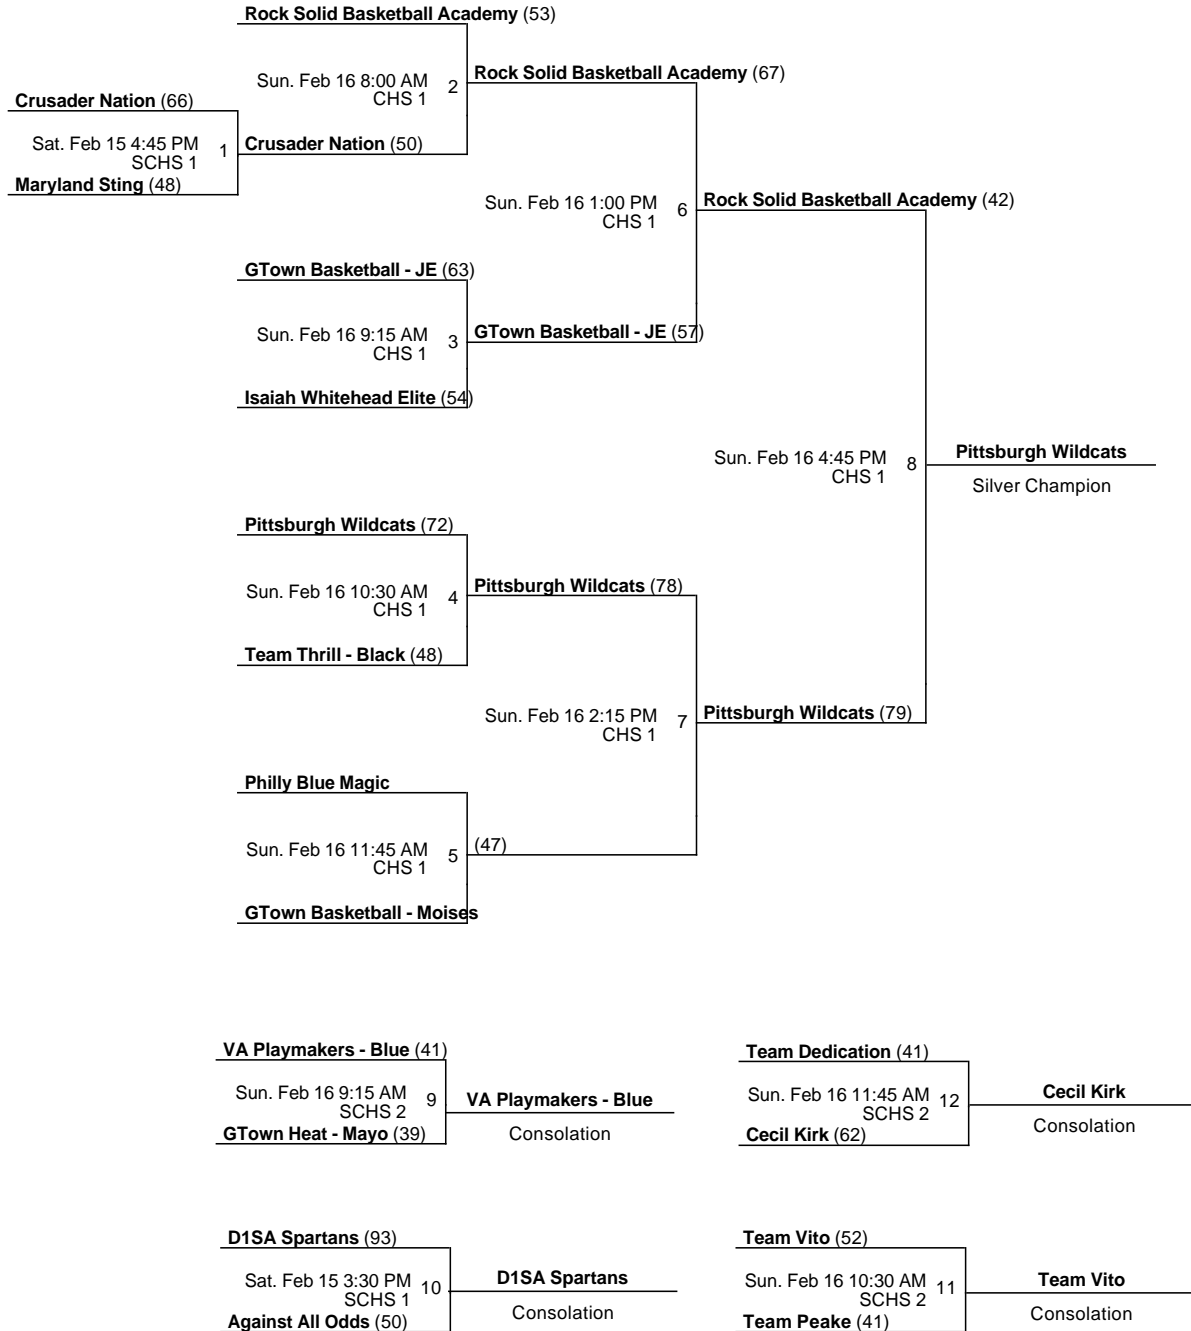

2020 Maryland Invitational
 14U/8th Grade Division
 Silver Championship

Feb 14-16, 2020

CHS 1 - Crossland High School Location 1 SCHS 1 - St. Charles High School Location 1
 SCHS 2 - St. Charles High School Location 2