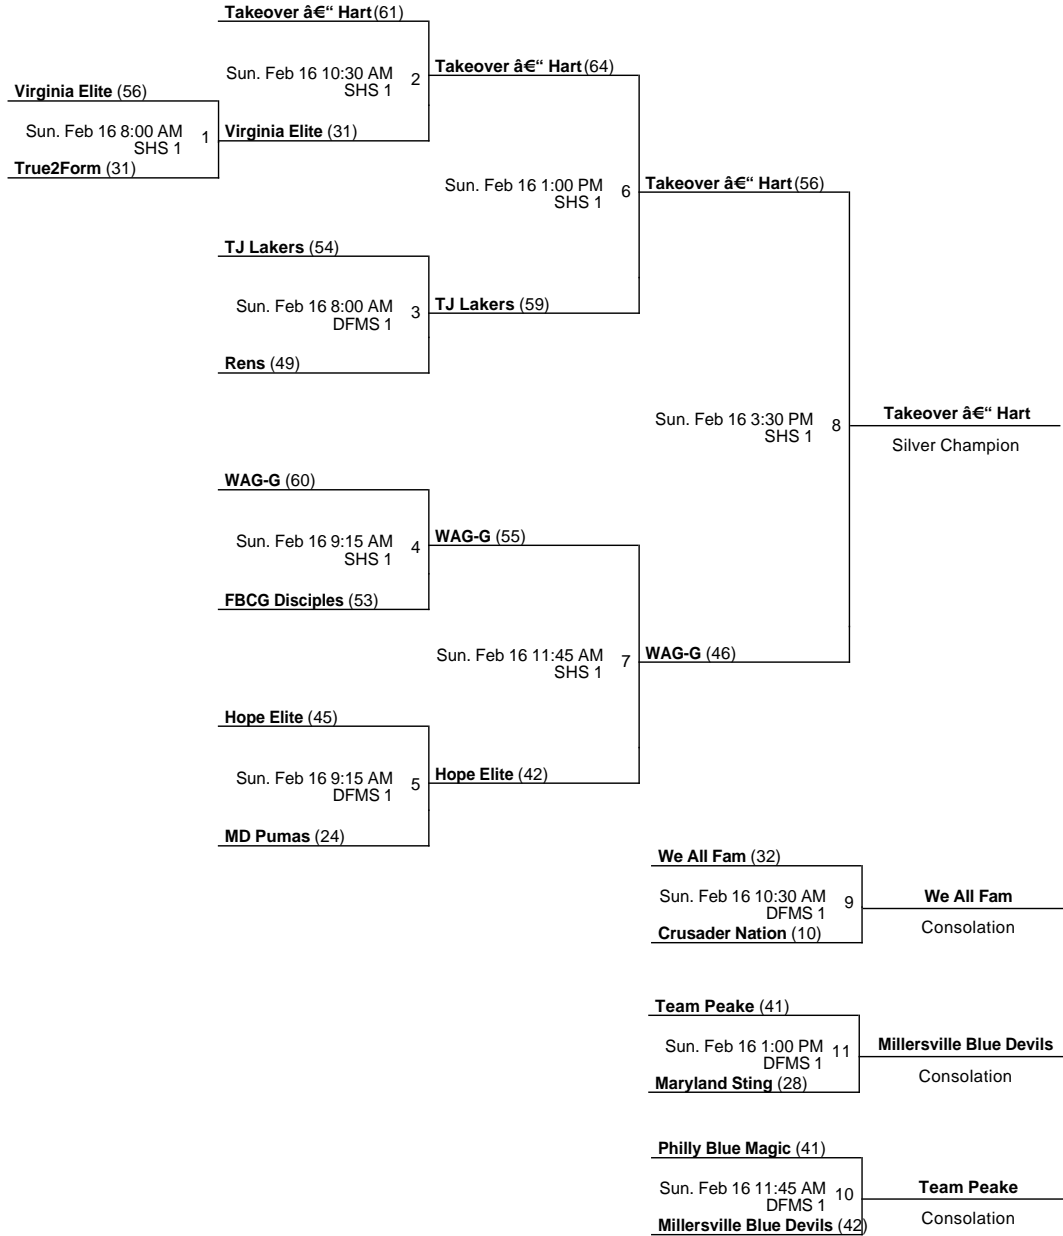

2020 Maryland Invitational
 12U/6th Grade Division Silver
 Championship
 Feb 14-16, 2020

DFMS 1 - Drew Freeman Middle School Location 1 SHS 1 - Suitland High School Location 1