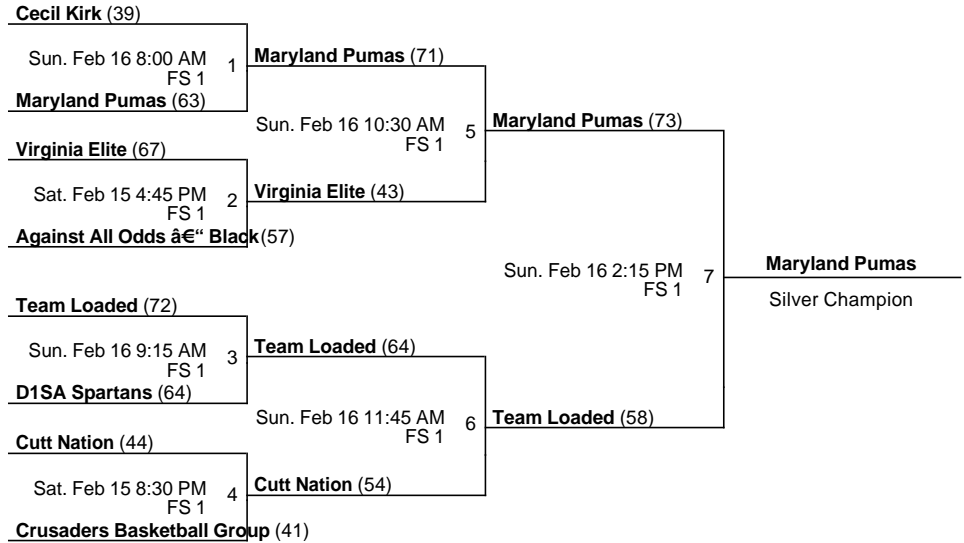

2020 Maryland Invitational  
 13U/7th Grade Division  
 Silver Championship  
 Feb 14-16, 2020

FS 1 - The Foundation School Location 1