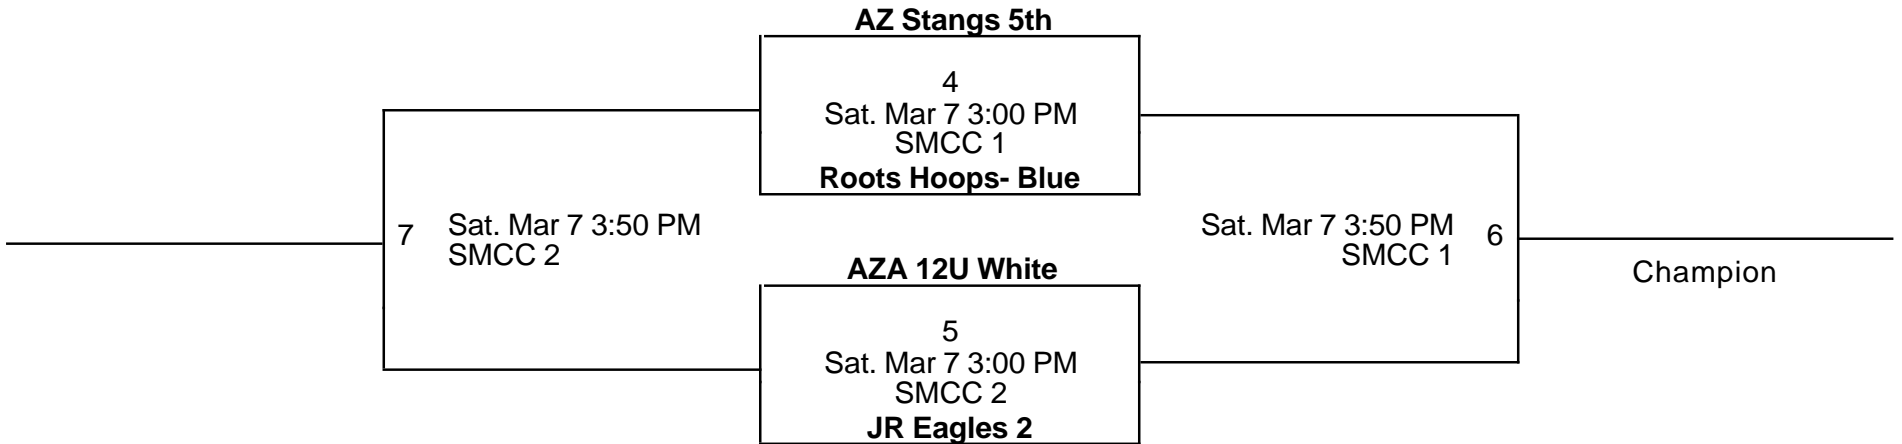

YDA Winter Season

5/6th Grade Pool H Bracket

Jan 25 - Mar 7, 2020

SMCC 1 - South Mountain Community College Location 1

SMCC 2 - South Mountain Community College Location 2