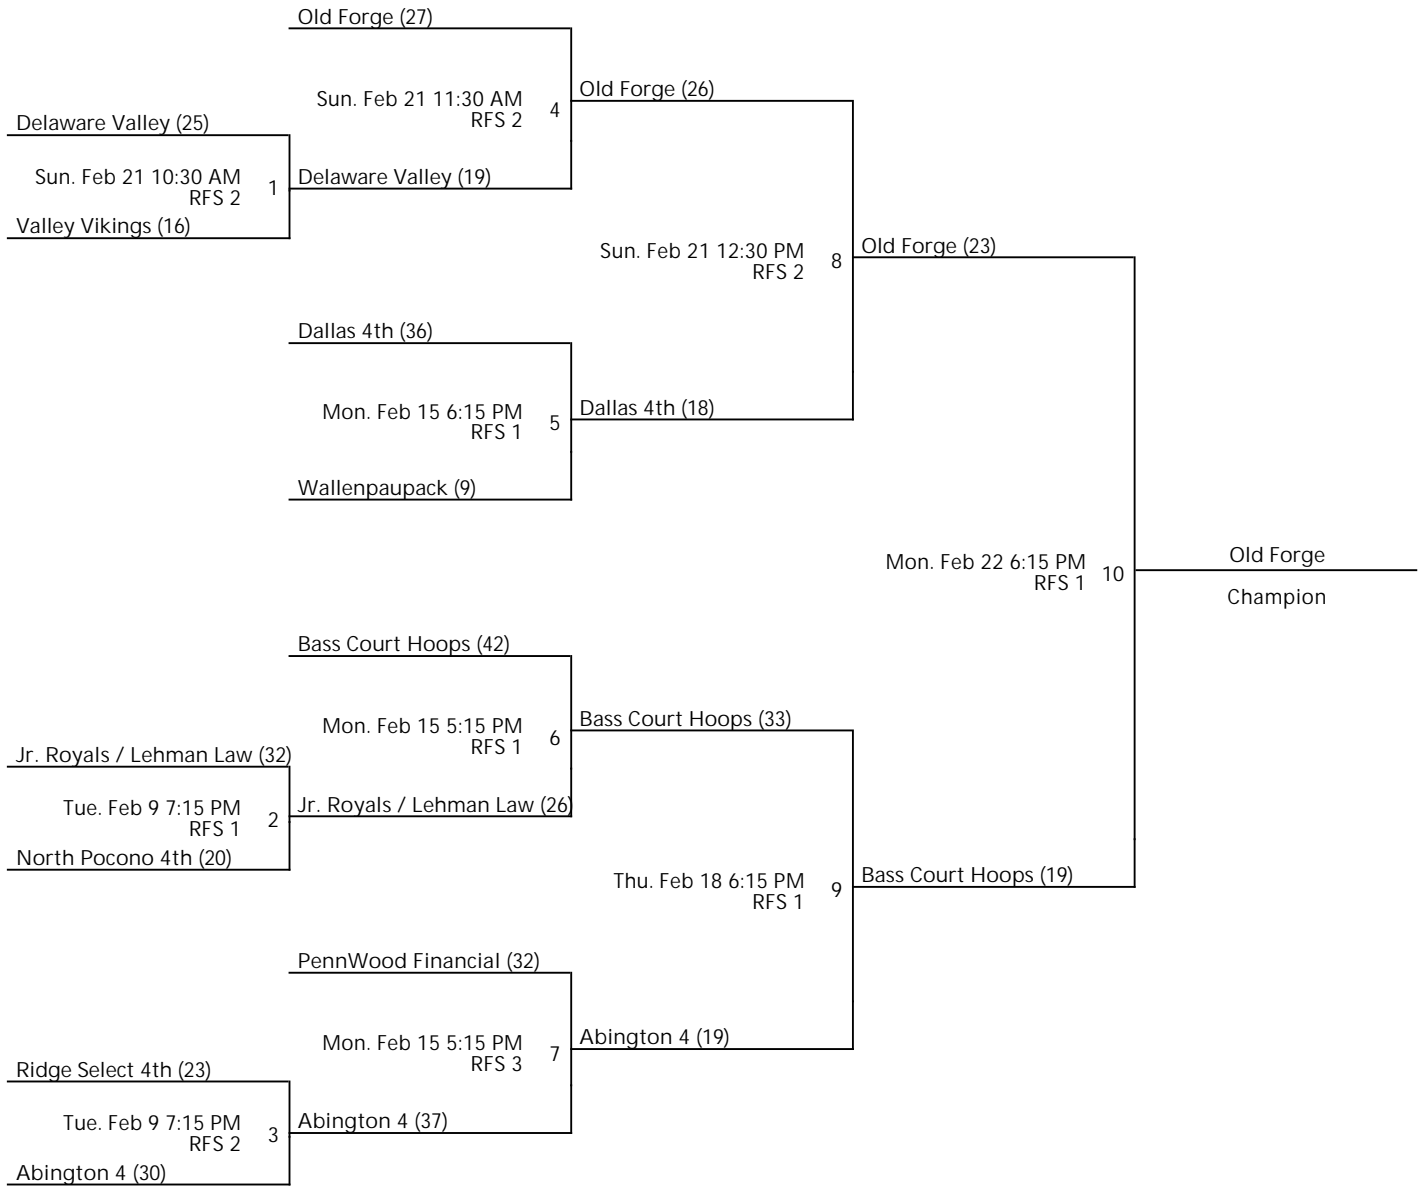

NEPA ELITE BOYS AND GIRLS WINTER LEAGUE
BOYS 4TH/5TH GRADE
SILVER CHAMPIONSHIP

Nov 9 - Jan 21, 2021

RFS 1 - Riverfront Sports Location 1 RFS 2 - Riverfront Sports Location 2 RFS 3 - Riverfront Sports Location 3

Away (Top), Home (Bottom)

Revised 2/22/2021 10:52 PM - Powered by Exposure Basketball Events

NEPA ELITE BOYS AND GIRLS WINTER LEAGUE STANDINGS

Nov 9 - Jan 21, 2021

BOYS 4TH/5TH GRADE SILVER

Championship				
#	W	L	PD	PS