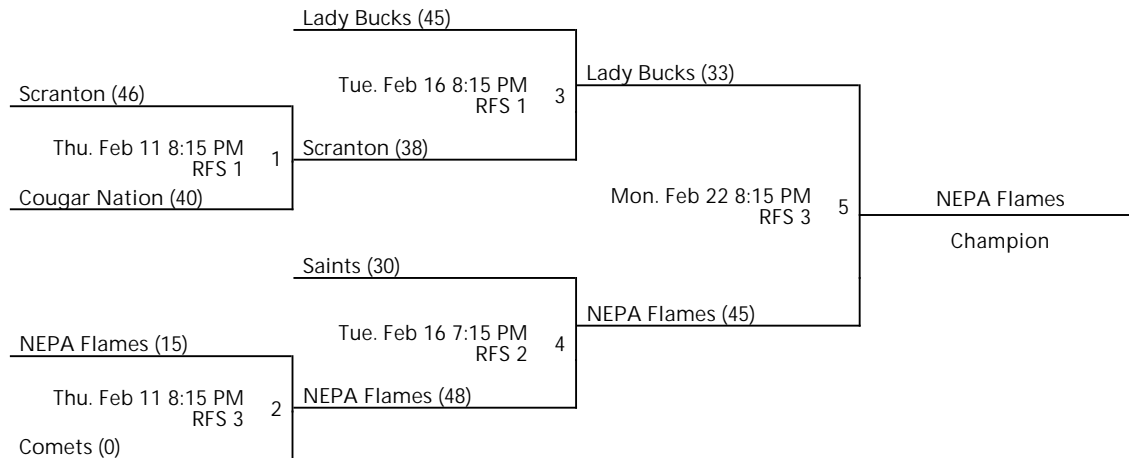

NEPA ELITE BOYS AND GIRLS WINTER LEAGUE GIRLS 7TH/8TH CHAMPIONSHIP CHAMPIONSHIP

Nov 9 - Jan 21, 2021

RFS 1 - Riverfront Sports Location 1 RFS 2 - Riverfront Sports Location 2 RFS 3 - Riverfront Sports Location 3

Away (Top), Home (Bottom)

Revised 2/22/2021 10:48 PM - Powered by Exposure Basketball Events

NEPA ELITE BOYS AND GIRLS WINTER LEAGUE STANDINGS

Nov 9 - Jan 21, 2021

GIRLS 7TH/8TH CHAMPIONSHIP

Championship				
#	W	L	PD	PS