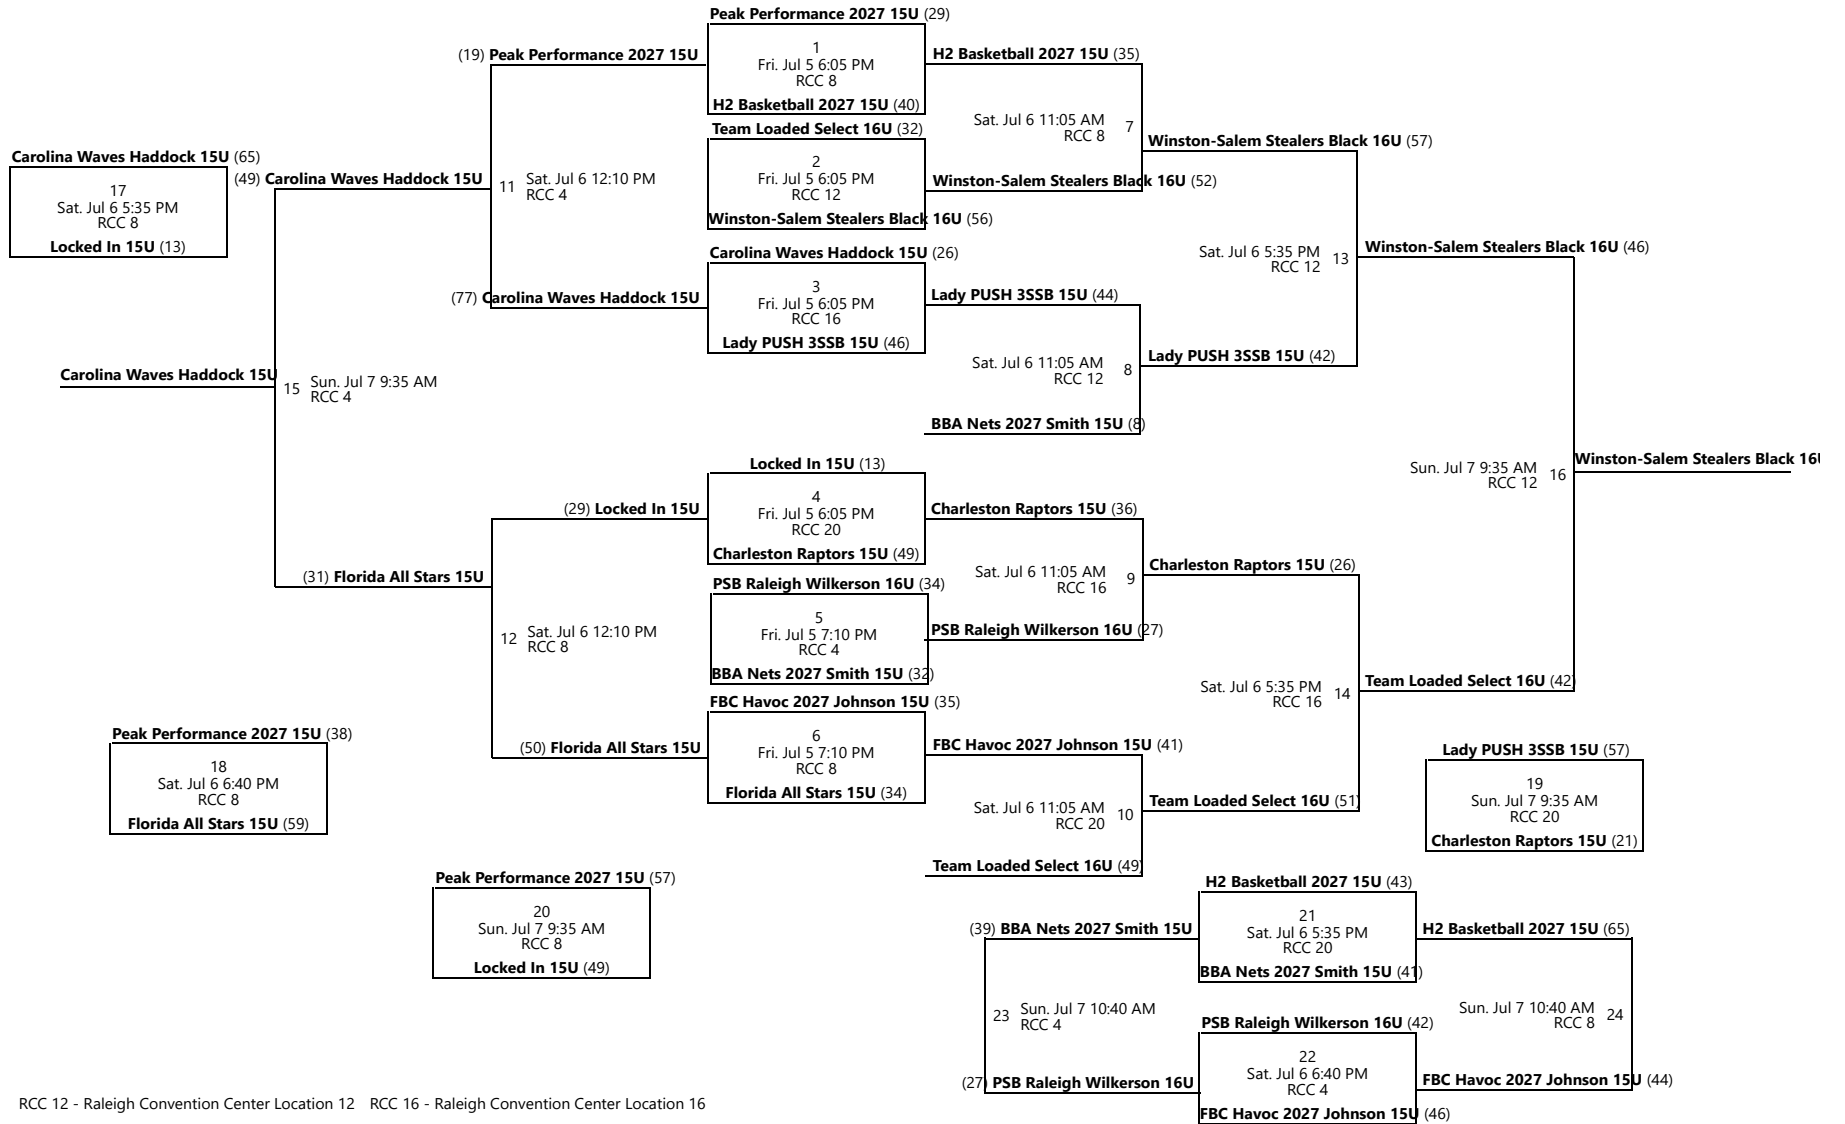

# DEEP SOUTH CLASSIC 16U BEARS

Jul 5-7, 2024

RCC 12 - Raleigh Convention Center Location 12    RCC 16 - Raleigh Convention Center Location 16  
 RCC 20 - Raleigh Convention Center Location 20    RCC 4 - Raleigh Convention Center Location 4  
 RCC 8 - Raleigh Convention Center Location 8

Away (Top), Home (Bottom)