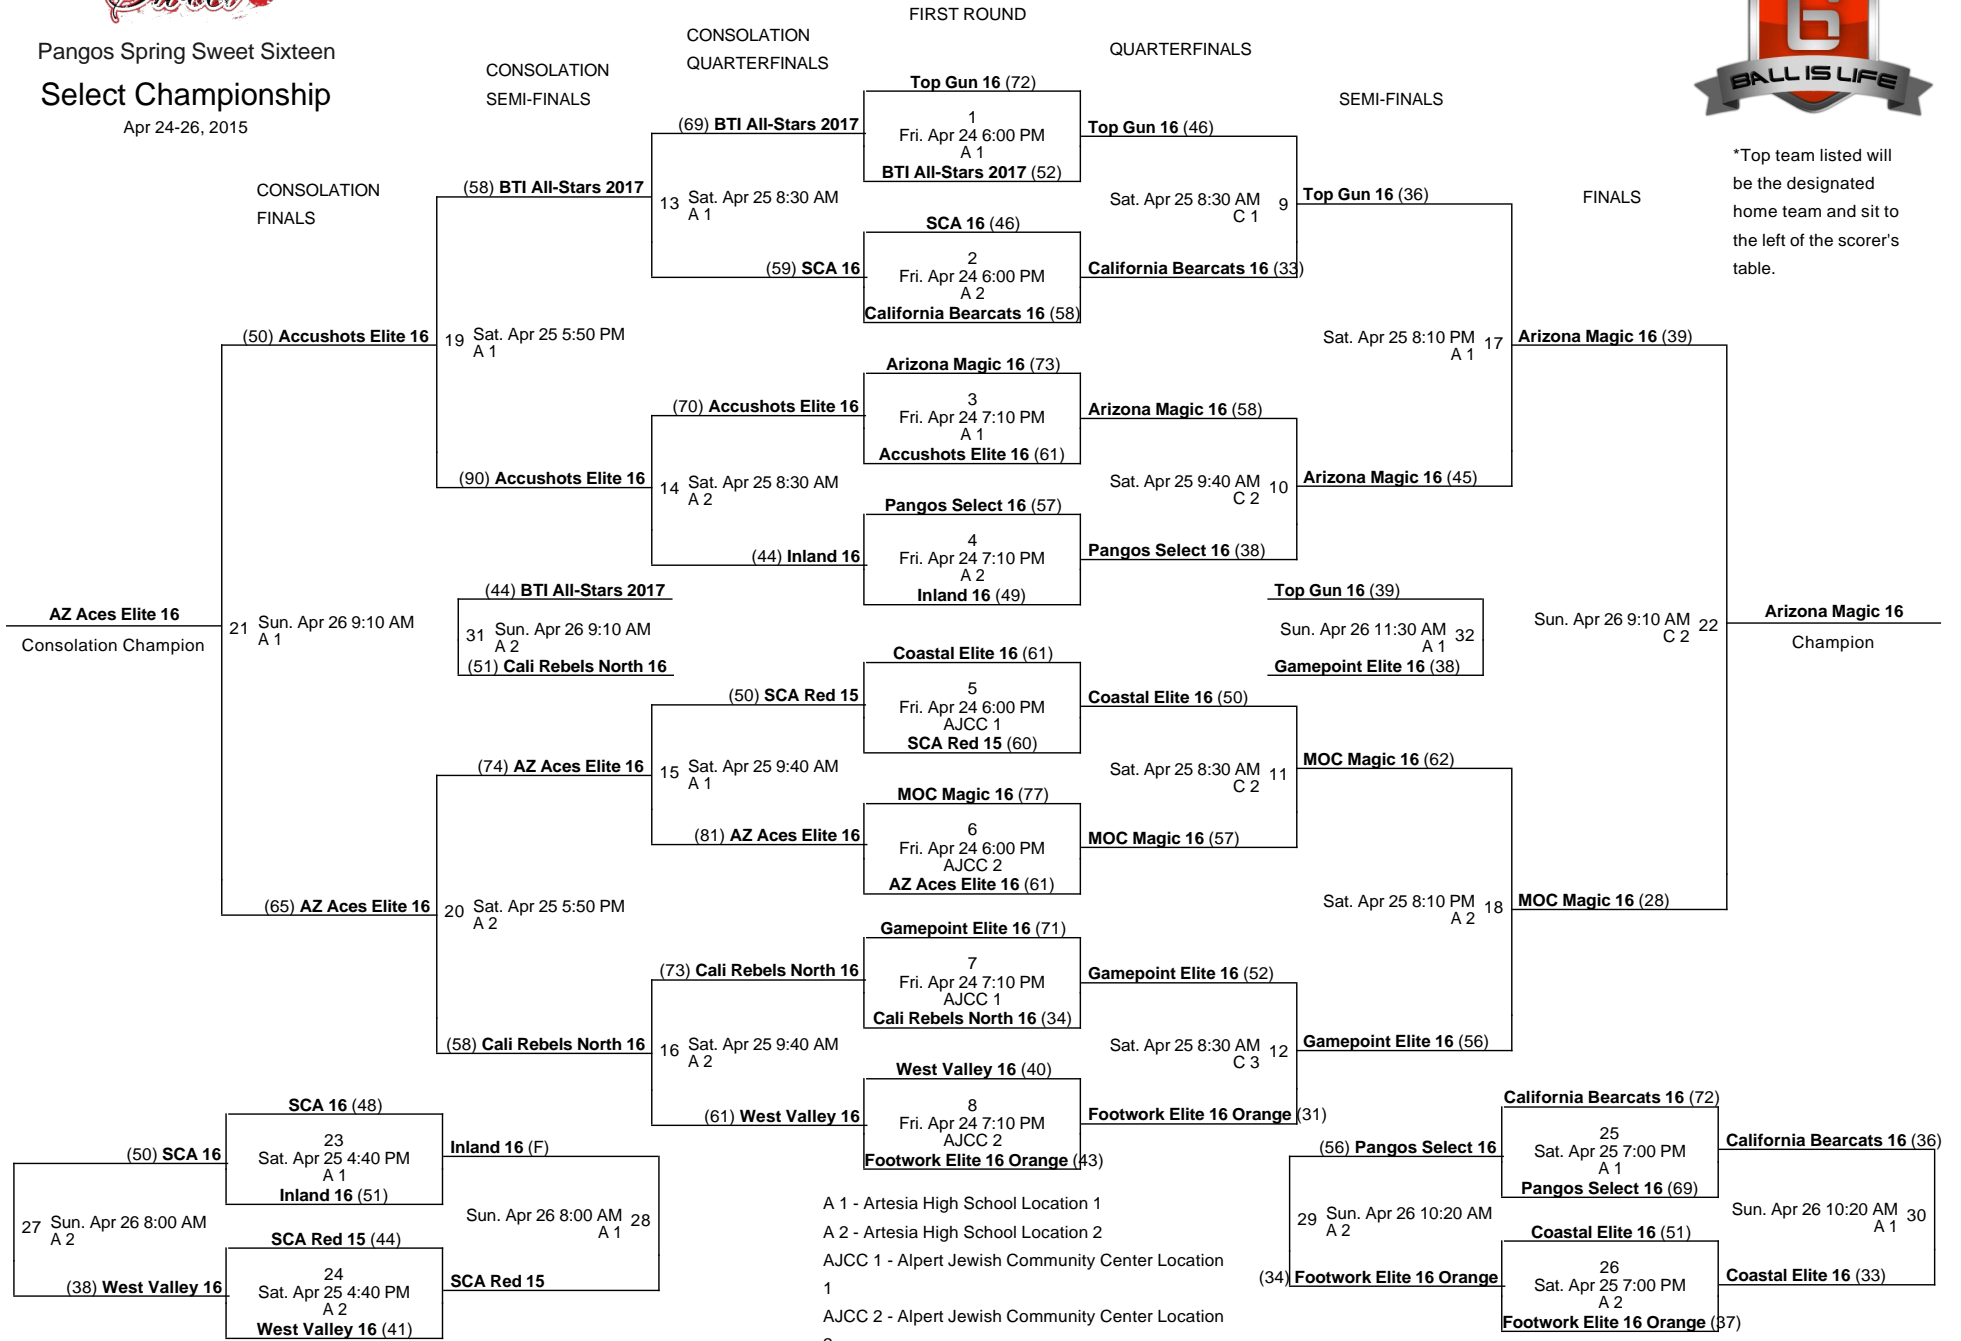

Pangos Spring Sweet Sixteen Select Championship

Apr 24-26, 2015

*Top team listed will be the designated home team and sit to the left of the scorer's table.

A 1 - Artesia High School Location 1
A 2 - Artesia High School Location 2
AJCC 1 - Alpert Jewish Community Center Location 1
AJCC 2 - Alpert Jewish Community Center Location 2
C 1 - Cerritos College Location 1
C 2 - Cerritos College Location 2
C 3 - Cerritos College Location 3

Revised 4/26/2015 5:22 PM Powered by Exposure Basketball Events