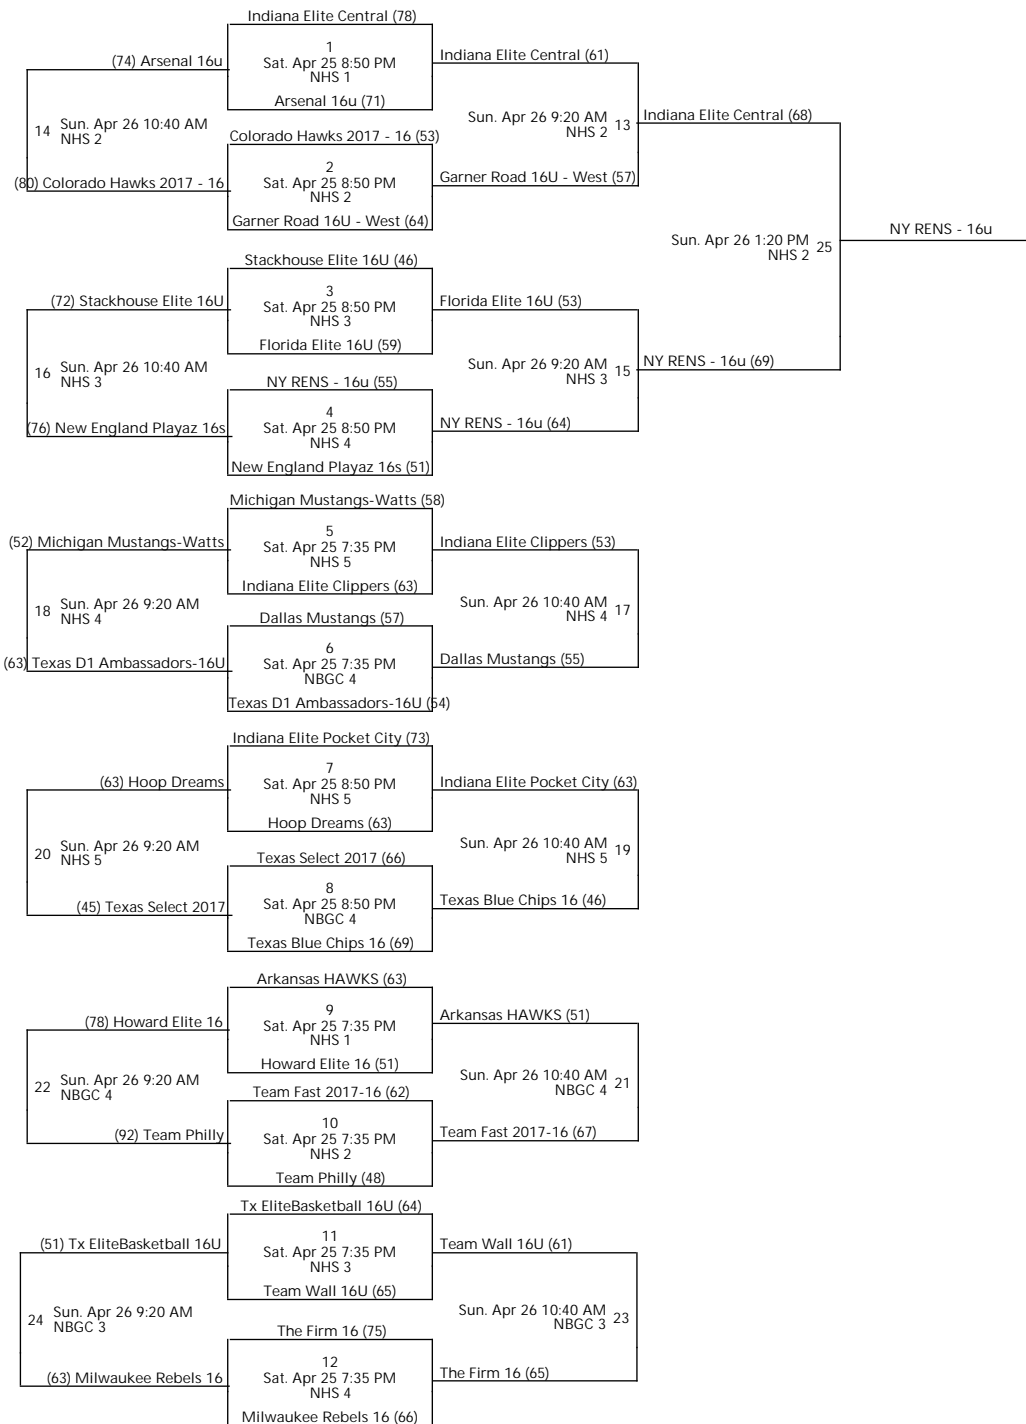

**ADIDAS
UPRISING**

2015 UPRISING GAUNTLET SERIES
16U HOWARD (INDIANAPOLIS)

- NBGC 3 - Noblesville Boys & Girls Club Location 3
- NBGC 4 - Noblesville Boys & Girls Club Location 4
- NHS 1 - Noblesville High School Location 1
- NHS 2 - Noblesville High School Location 2
- NHS 3 - Noblesville High School Location 3
- NHS 4 - Noblesville High School Location 4
- NHS 5 - Noblesville High School Location 5