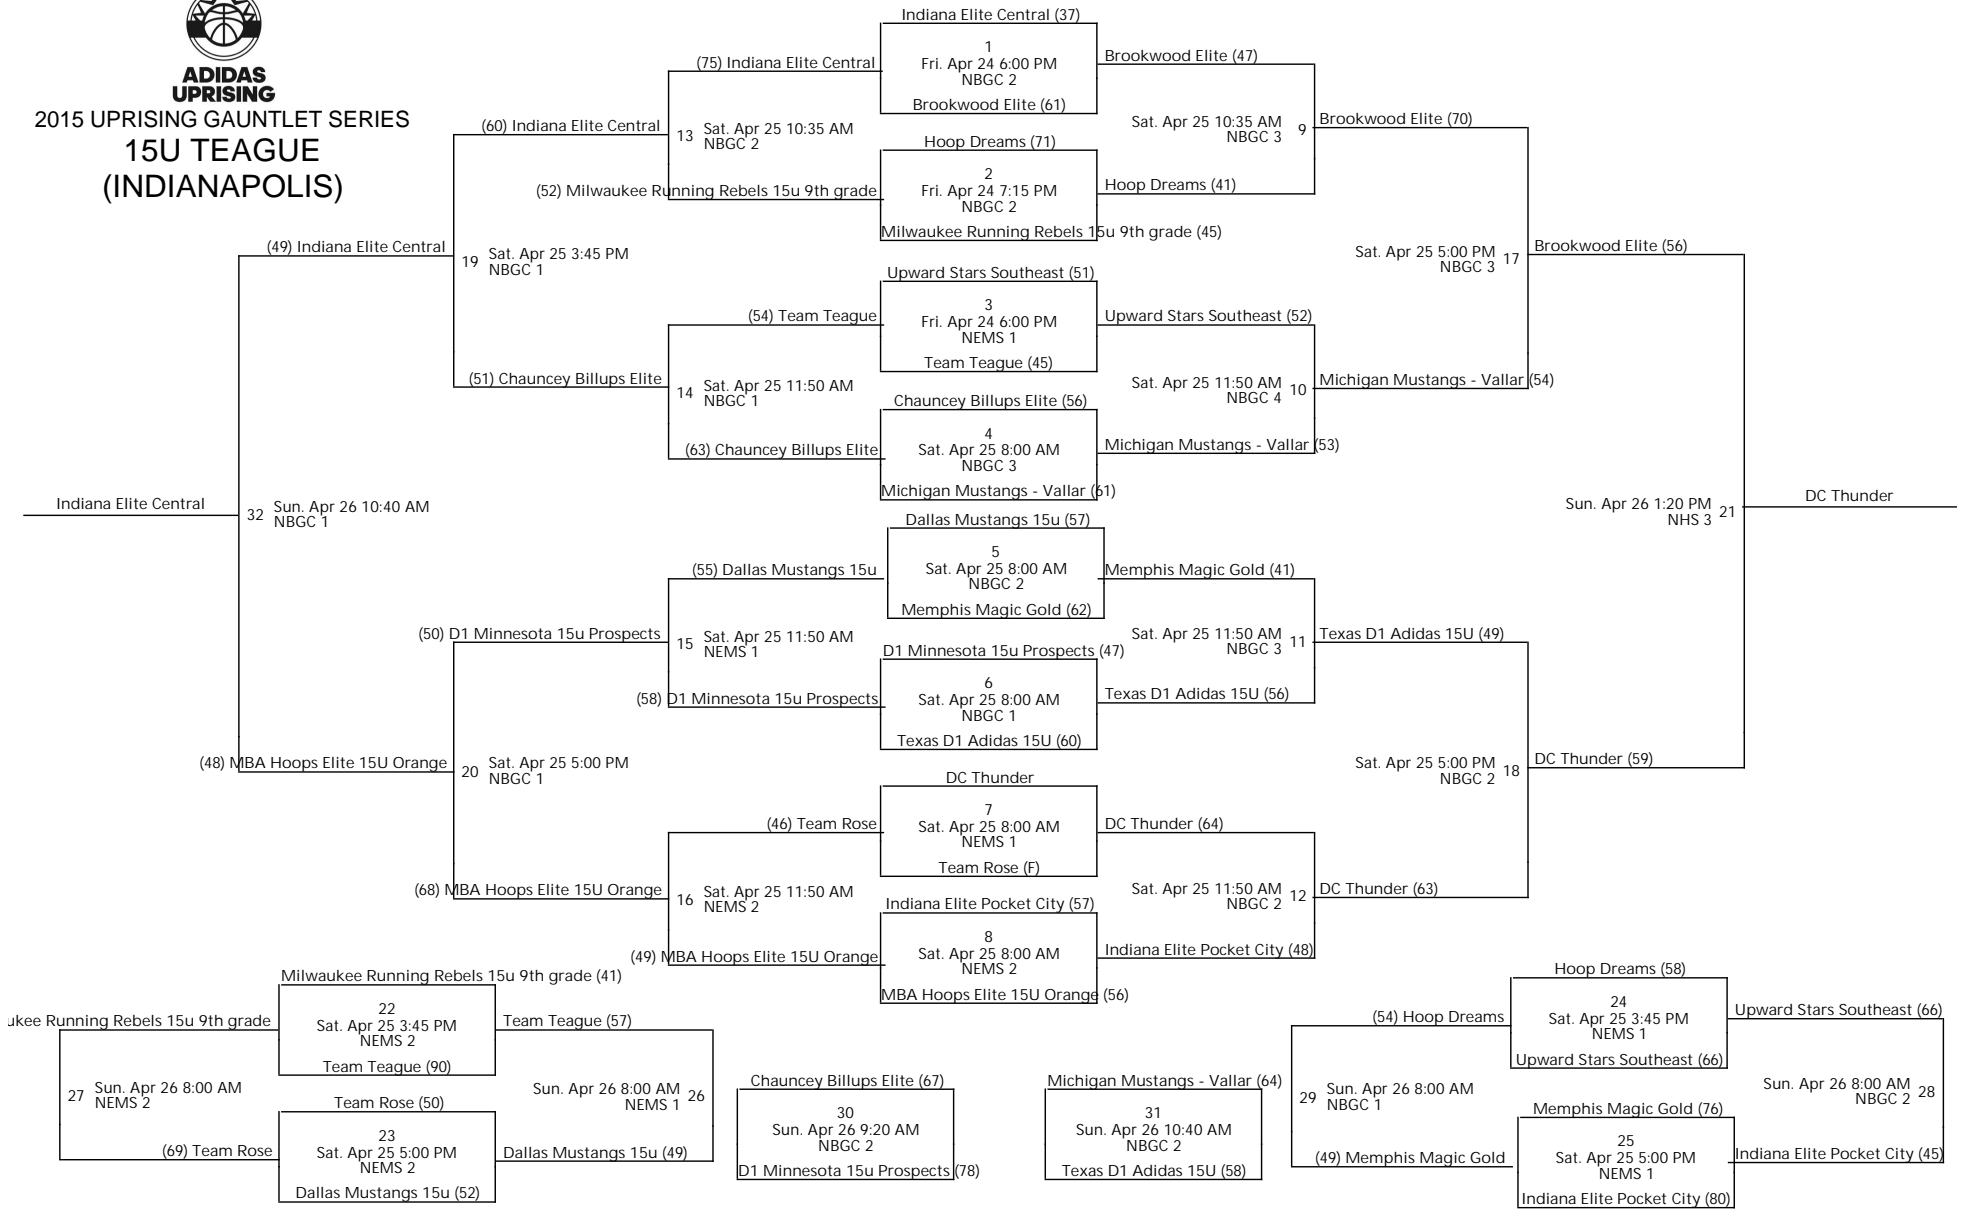

**ADIDAS
UPRISING**

**2015 UPRISING GAUNTLET SERIES
15U TEAGUE
(INDIANAPOLIS)**

NBGC 1 - Noblesville Boys & Girls Club Location 1 NBGC 2 - Noblesville Boys & Girls Club Location 2
 NBGC 3 - Noblesville Boys & Girls Club Location 3 NBGC 4 - Noblesville Boys & Girls Club Location 4
 NEMS 1 - Noblesville East Middle School Location 1 NEMS 2 - Noblesville East Middle School Location 2
 NHS 3 - Noblesville High School Location 3