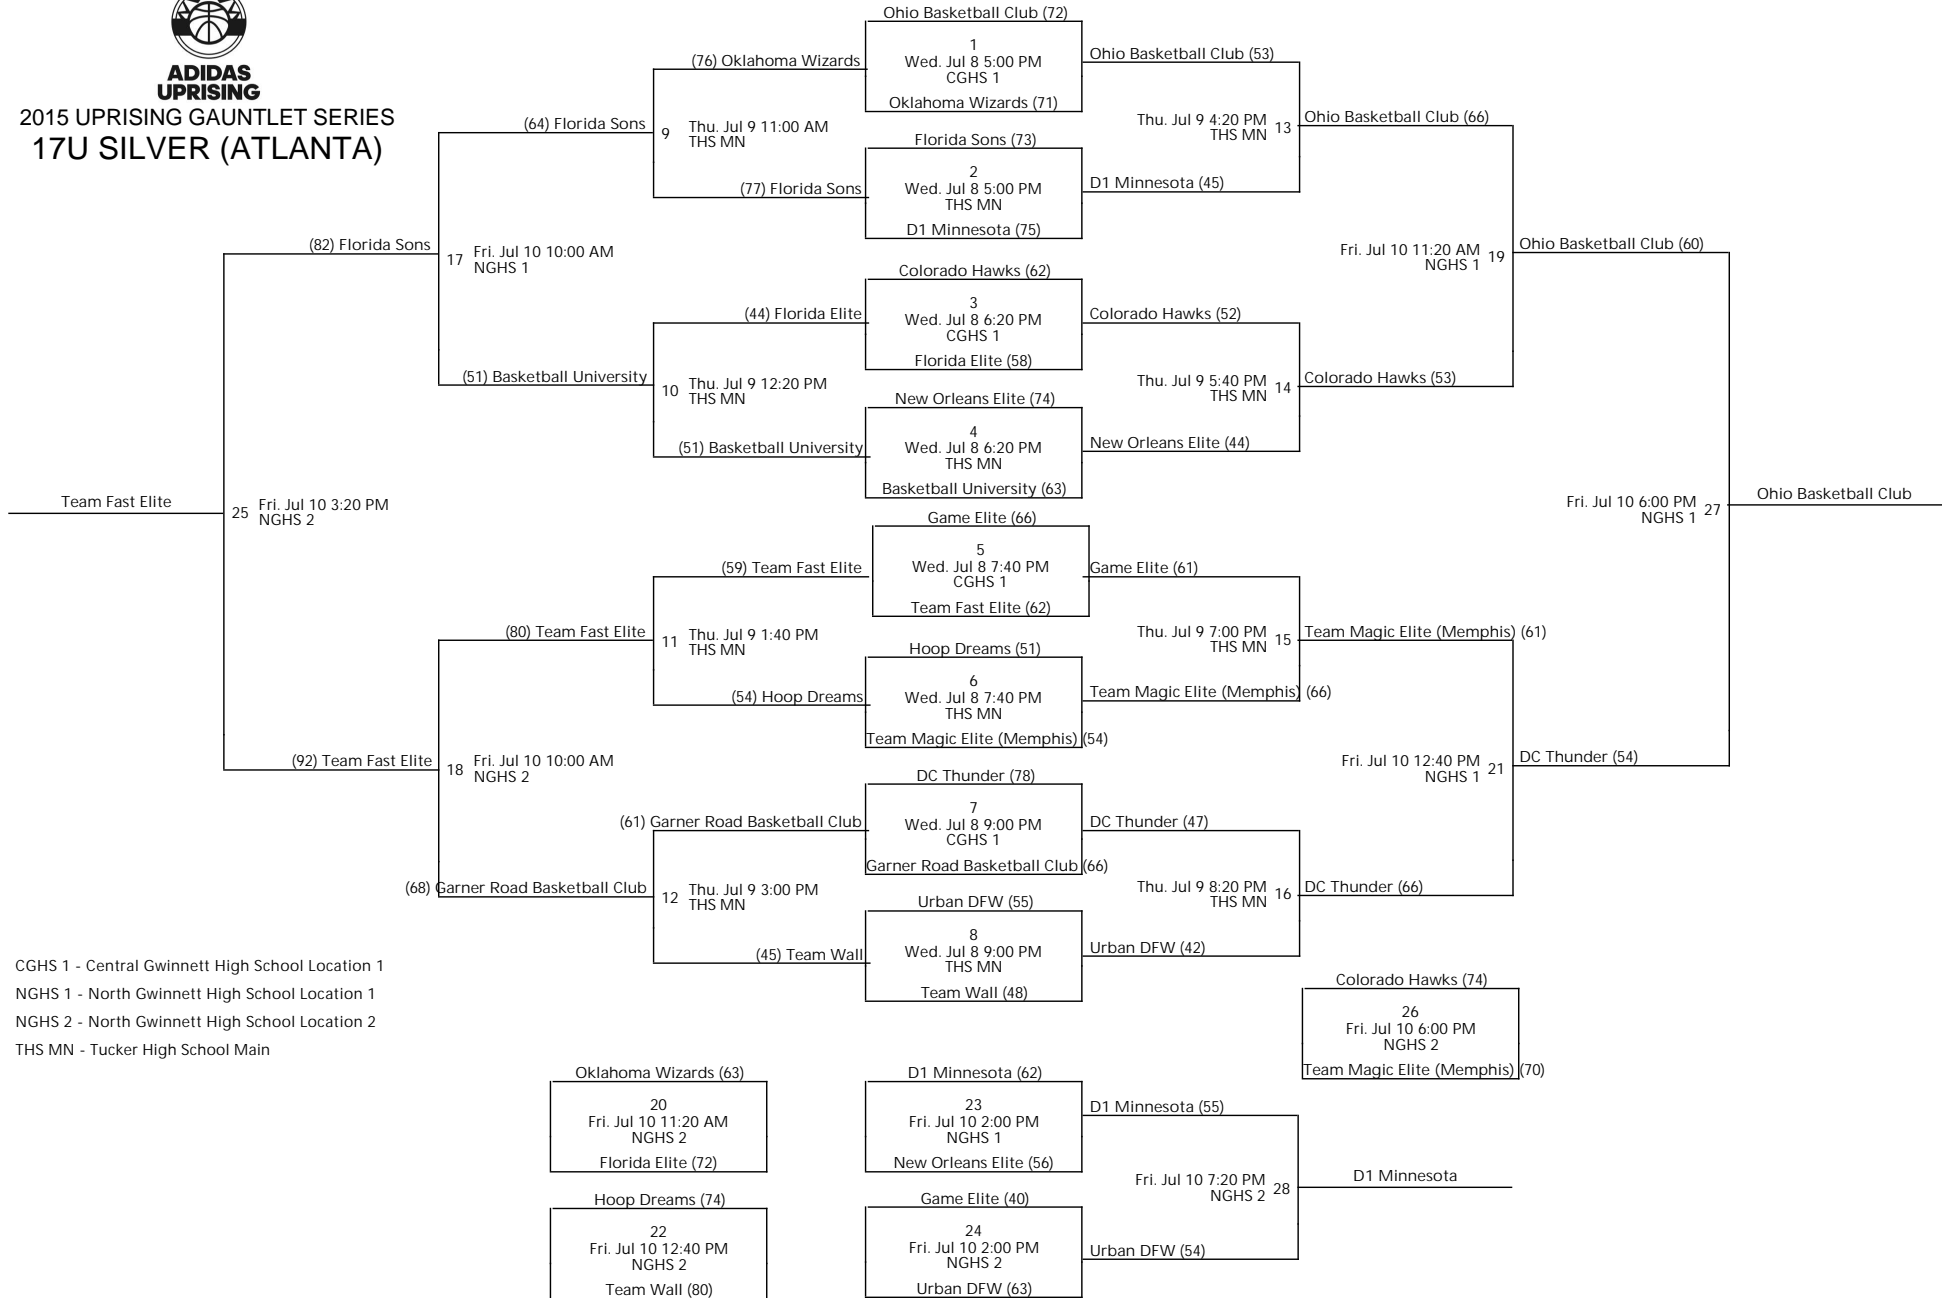

**ADIDAS  
UPRISING**

**2015 UPRISING GAUNTLET SERIES  
17U SILVER (ATLANTA)**

CGHS 1 - Central Gwinnett High School Location 1  
 NGHS 1 - North Gwinnett High School Location 1  
 NGHS 2 - North Gwinnett High School Location 2  
 THS MN - Tucker High School Main