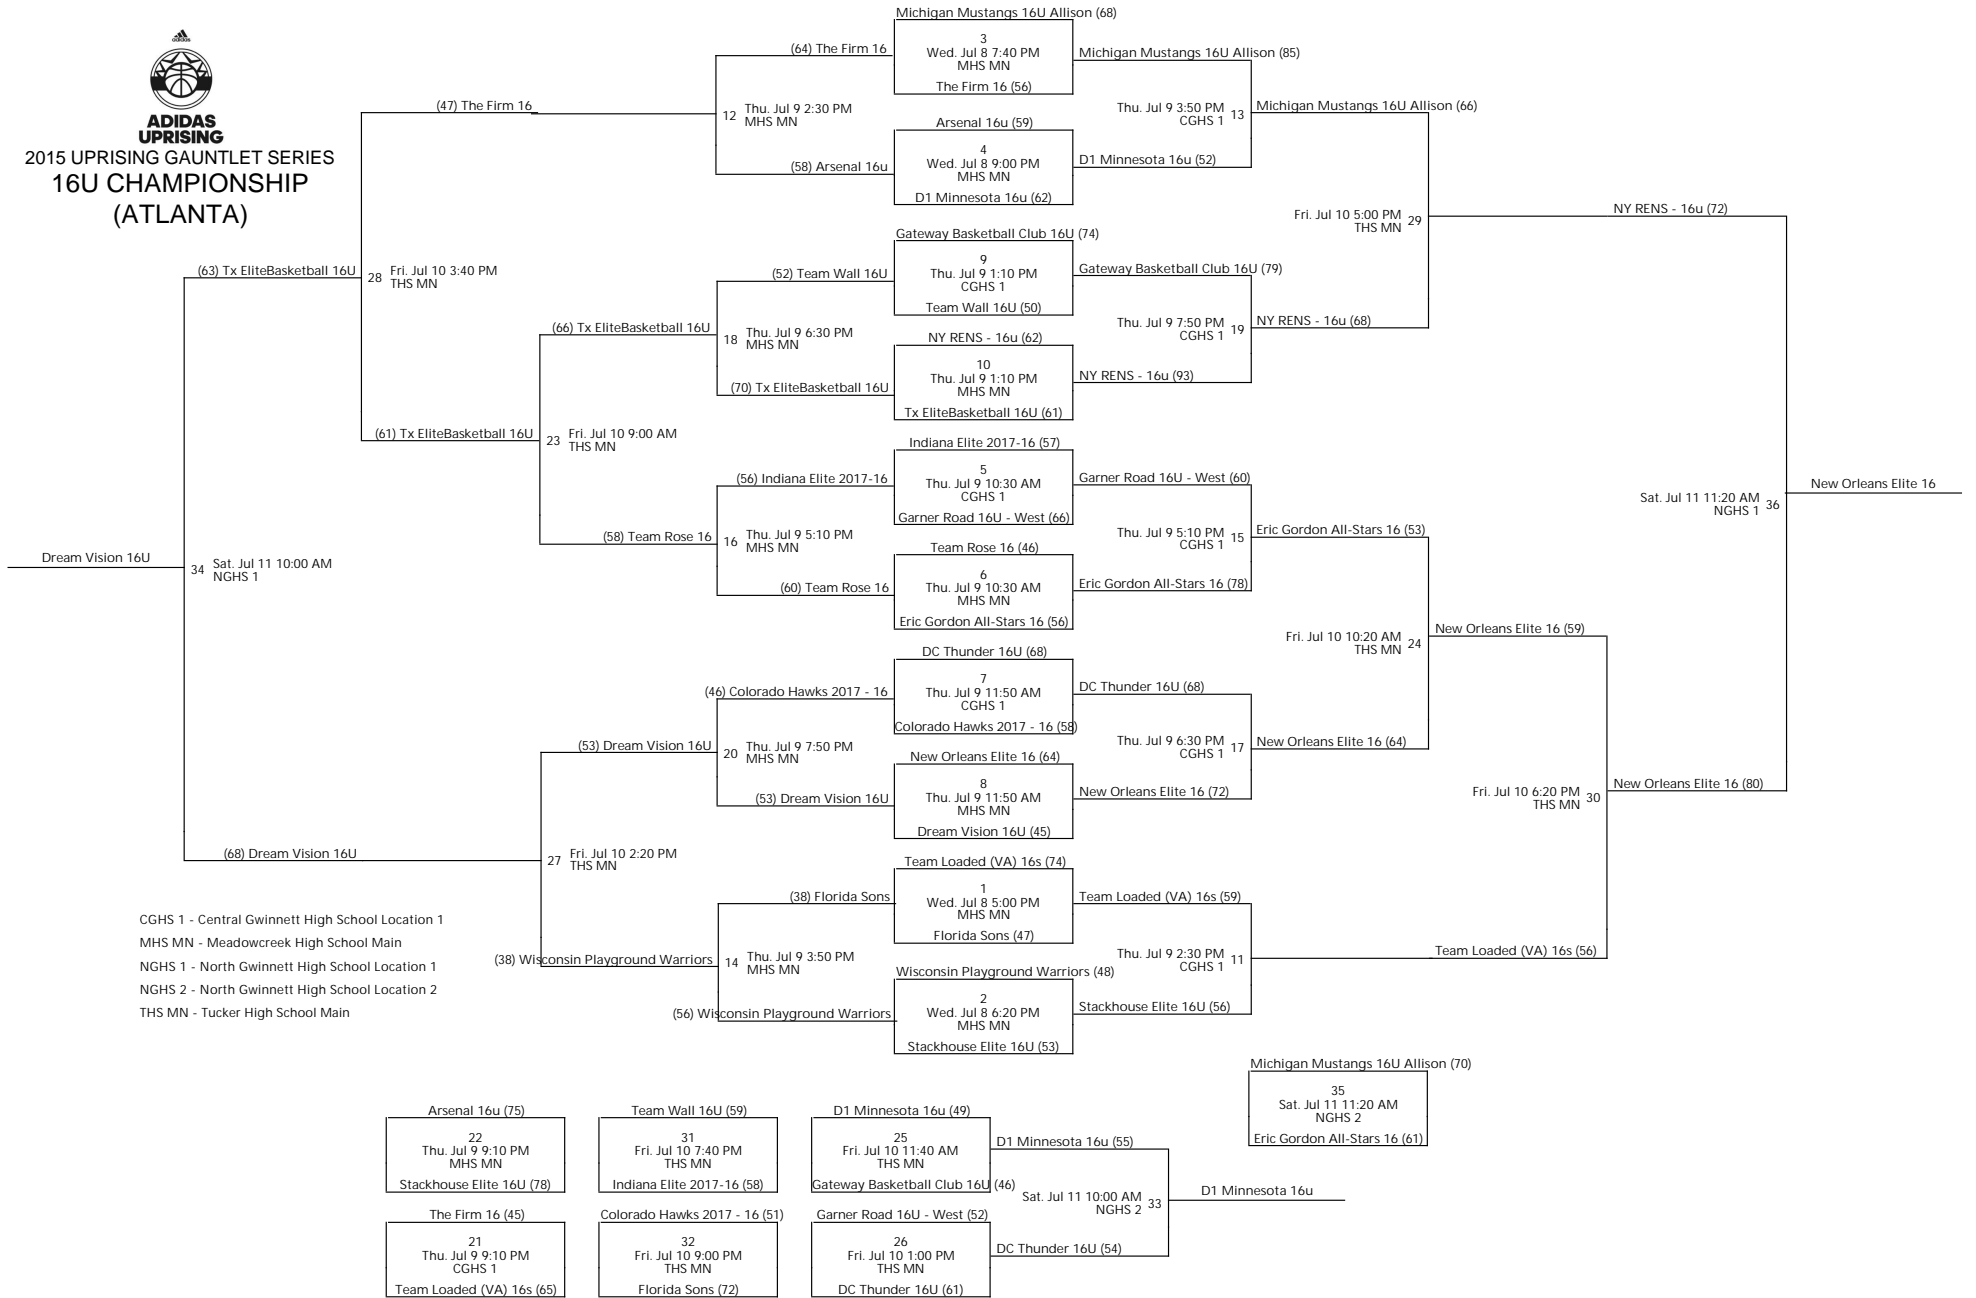

2015 UPRISING GAUNTLET SERIES
16U CHAMPIONSHIP
(ATLANTA)

CGHS 1 - Central Gwinnett High School Location 1
MHS MN - Meadowcreek High School Main
NGHS 1 - North Gwinnett High School Location 1
NGHS 2 - North Gwinnett High School Location 2
THS MN - Tucker High School Main