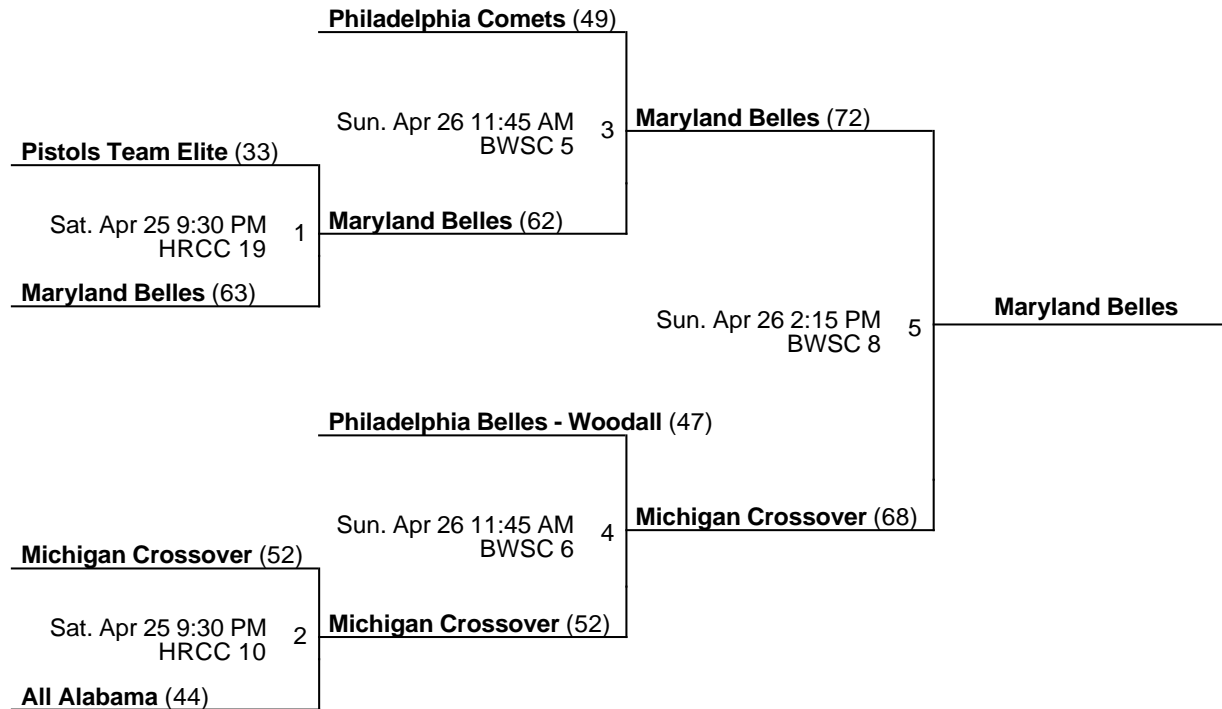

2015 BWSL Nike Girls Tournament
G13 Hampton Division Championship
 Apr 24-26, 2015

Teams that finish 1st in each pool will draw for placement in Championship Bracket. Draw will be held at 6:30p at the Hampton Roads Convention Center

BWSC 5 - Boo Williams Sports Complex Location 5 BWSC 6 - Boo Williams Sports Complex Location 6
 BWSC 8 - Boo Williams Sports Complex Location 8
 HRCC 10 - Hampton Roads Convention Center (Cts. 9-20) Location 10
 HRCC 19 - Hampton Roads Convention Center (Cts. 9-20) Location 19