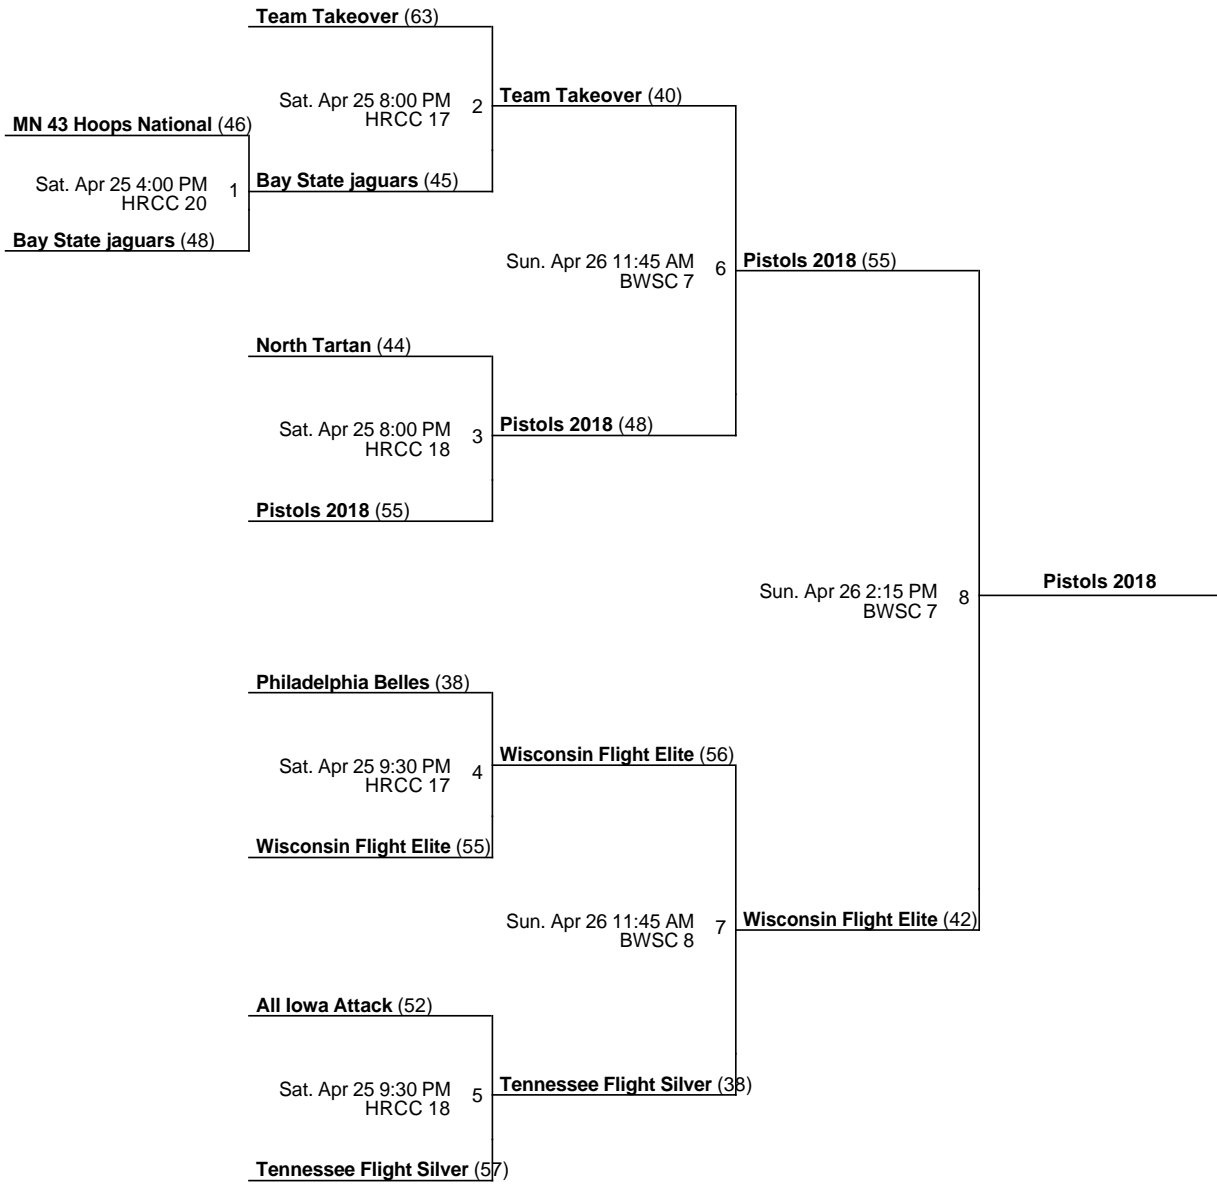

2015 BWSL Nike Girls Tournament
**G14 Bob Myers Division
 Championship**
 Apr 24-26, 2015

Teams that finish 1st in each pool will draw for placement in Championship Bracket. Draw will be held at 2:00p at the Hampton Roads Convention Center.

BWSC 7 - Boo Williams Sports Complex Location 7 BWSC 8 - Boo Williams Sports Complex Location 8
 HRCC 17 - Hampton Roads Convention Center (Cts. 9-20) Location 17
 HRCC 18 - Hampton Roads Convention Center (Cts. 9-20) Location 18
 HRCC 20 - Hampton Roads Convention Center (Cts. 9-20) Location 20