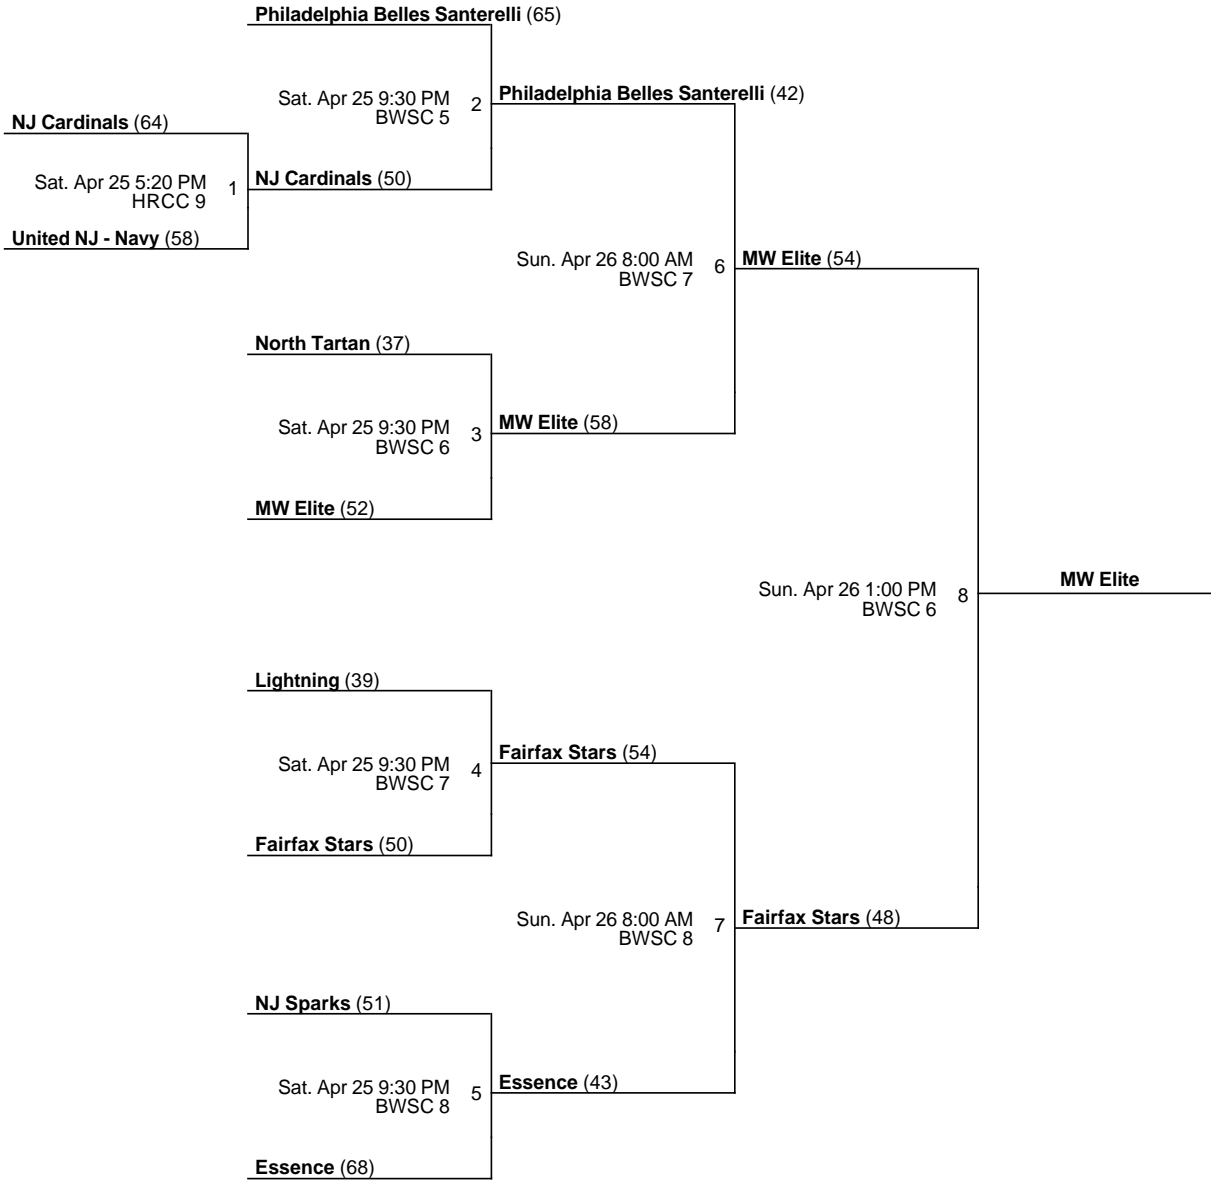

2015 BWSL Nike Girls Tournament
**G16 Joe Smith Division Silver
 Championship**

Apr 24-26, 2015

BWSC 5 - Boo Williams Sports Complex Location 5 BWSC 6 - Boo Williams Sports Complex Location 6
 BWSC 7 - Boo Williams Sports Complex Location 7 BWSC 8 - Boo Williams Sports Complex Location 8
 HRCC 9 - Hampton Roads Convention Center (Cts. 9-20) Location 9

Teams that finish 2nd in pools B thru I will draw for placement in Championship Bracket. Draw will be held at 2:30p at the Hampton Roads Convention Center