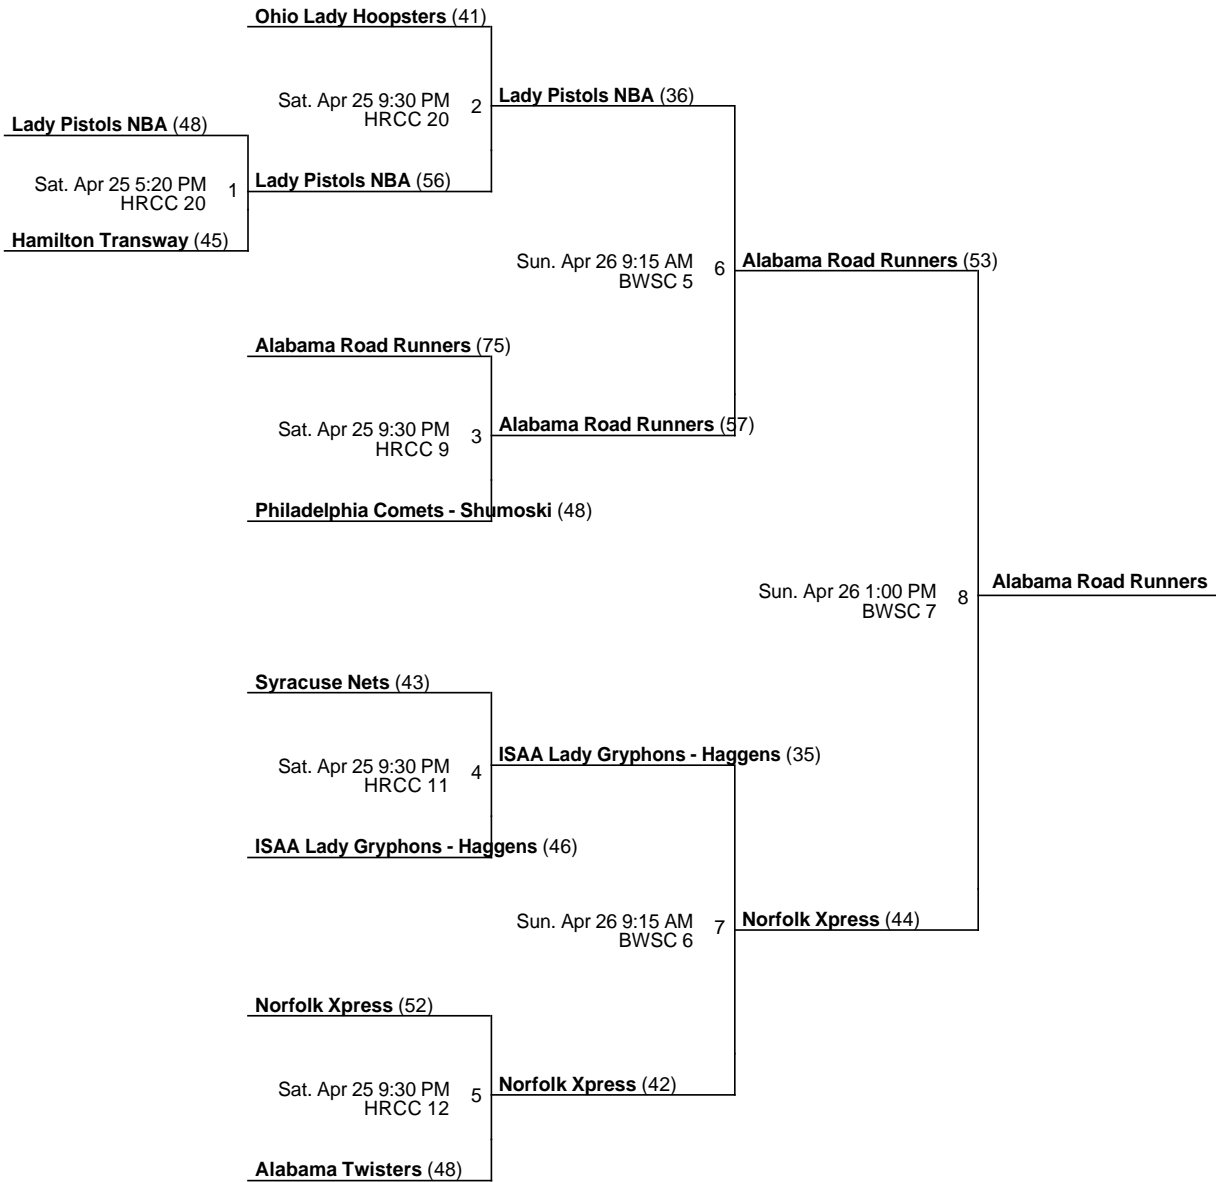

2015 BWSL Nike Girls Tournament
**G16 Pat Williams Division
 Championship**

Apr 24-26, 2015

Teams that finish 1st in pools A thru I will draw for placement in Championship Bracket. Draw will be held at 3:00p at the Hampton Roads Convention Center.

BWSC 5 - Boo Williams Sports Complex Location 5 BWSC 6 - Boo Williams Sports Complex Location 6
 BWSC 7 - Boo Williams Sports Complex Location 7 HRCC 11 - Hampton Roads Convention Center (Cts. 9-20) Location 11
 HRCC 12 - Hampton Roads Convention Center (Cts. 9-20) Location 12
 HRCC 20 - Hampton Roads Convention Center (Cts. 9-20) Location 20
 HRCC 9 - Hampton Roads Convention Center (Cts. 9-20) Location 9